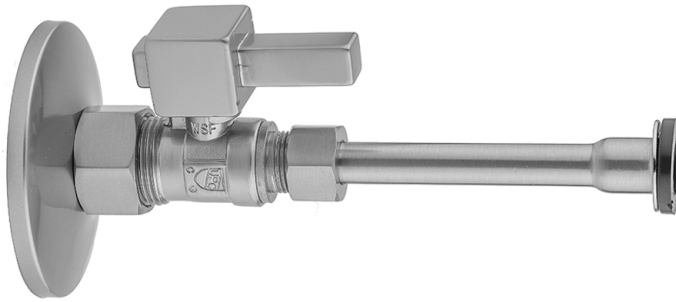

Quarter Turn Straight Pattern 5/8" O.D. Compression (Fits 1/2" Copper) x 3/8" O.D. Toilet Supply Kit with Square Lever Handle, 12" Supply Tube, Escutcheon
Model #: 622-6-71-

FEATURES:

- Complete Toilet Supply Kit
- Kit contains:
 - (1) Quarter Turn Straight Pattern 5/8" O.D. Compression (Fits 1/2" Copper) x 3/8" O.D. Supply Valve with Square Lever Handle P/N 622-6
 - (1) 12" Copper Supply Tube P/N 771
 - (1) Escutcheon P/N 7463 (ULB P/N 6015)

AVAILABLE FINISHES:

Polished Chrome (PCH)	Satin Chrome (SC)	Bronze Umber (BU)
Satin Nickel (SN)	Pewter (PEW)	Caramel Bronze (CB)
Polished Nickel (PN)	Antique Brass (AB)	Antique Copper (ACU)
Oil-Rubbed Bronze (ORB)	Polished Brass (PB)	Polished Copper (PCU)
Vintage Bronze (VB)	Satin Brass (SB)	Matte Black (MBK)
Satin Gold (SG)	Polished Gold (PG)	Black Nickel (BKN)
Bombay Gold (BG)	Jewelers Gold (JG)	Europa Bronze (EB)
White (WH)	Sedona Beige (SDB)	Tristan Brass (TB)
Unlacquered Brass (ULB)	Satin Cooper (SCU)	

SPECIFICATION DRAWING:

COMPONENTS	
DESCRIPTION	QTY:
STRAIGHT VALVE - SQUARE LEVER HANDLE	1
12" X 3/8" O.D. SUPPLY TUBE	1
ESCUTCHEON	1
PLASTIC FILL VALVE COUPLING NUT	1

AVAILABLE HANDLES: