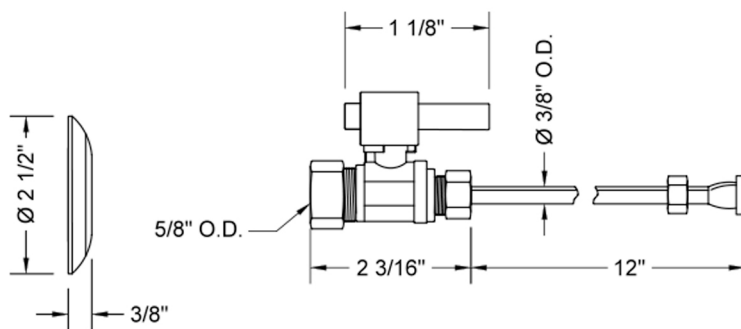

Quarter Turn Straight Pattern 5/8" O.D. Compression (Fits 1/2" Copper) x 3/8" O.D. Toilet Supply Kit with Square Lever Handle, 12" Supply Tube, Escutcheon
Model #: 622-6-71-

FEATURES:

- Complete Toilet Supply Kit
- Kit contains:
 - (1) Quarter Turn Straight Pattern 5/8" O.D. Compression (Fits 1/2" Copper) x 3/8" O.D. Supply Valve with Square Lever Handle P/N 622-6
 - (1) 12" Copper Supply Tube P/N 771
 - (1) Escutcheon P/N 7463 (ULB P/N 6015)

SPECIFICATION DRAWING:

COMPONENTS	
DESCRIPTION	QTY:
STRAIGHT VALVE - SQUARE LEVER HANDLE	1
12" X 3/8" O.D. SUPPLY TUBE	1
ESCUTCHEON	1
PLASTIC FILL VALVE COUPLING NUT	1

AVAILABLE HANDLES: