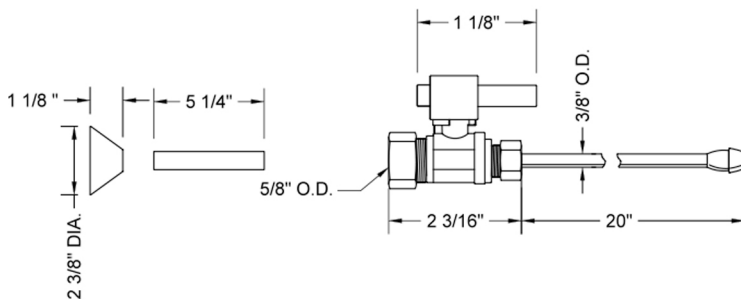

Quarter Turn Straight Pattern 5/8" O.D. Compression (Fits 1/2" Copper) x 3/8" O.D. Faucet Supply Kit Square Lever, 20" Supply Tubes, Cover Tubes, Escutcheons

Model #: 622-6-62CT-

FEATURES:

- Complete Faucet Supply Kit
- Kit contains:
 - (2) Quarter Turn Straight Pattern 5/8" O.D. Compression (Fits 1/2" Copper) x 3/8" O.D. Supply Valve with Square Lever Handle P/N 622-6
 - (2) 20" Copper Supply Tubes P/N 662
 - (2) Bell Escutcheons P/N 7116
 - (2) Cover Tubes P/N 579

SPECIFICATION DRAWING:

COMPONENTS	
DESCRIPTION	QTY:
STRAIGHT VALVE - SQUARE LEVER HANDLE	2
3/8" O.D. SUPPLY TUBE	2
2 3/8" BELL ESCUTCHEON	2
5 1/4" COVER TUBE	2

AVAILABLE HANDLES: