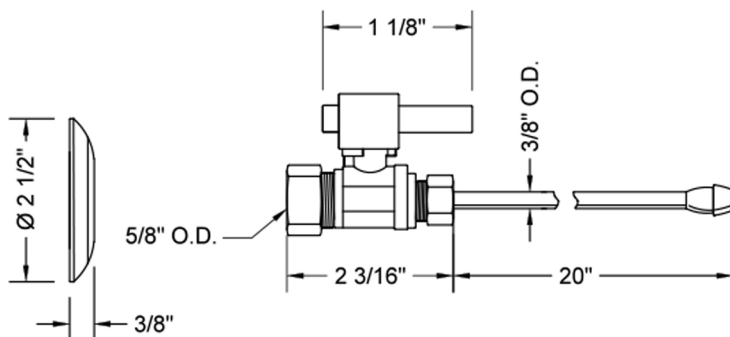

# Quarter Turn Straight Pattern 5/8" O.D. Compression (Fits 1/2" Copper) x 3/8" O.D. Faucet Supply Kit Contempo Cross Handle, 20" Supply Tubes, Escutcheons

**Model #: 622-6-62-**

### FEATURES:

- Complete Faucet Supply Kit
- Kit contains:
  - (2) Quarter Turn Straight Pattern 5/8" O.D. Compression (Fits 1/2" Copper) x 3/8" O.D. Supply Valve with Square Lever Handle P/N 622-6
  - (2) 20" Copper Supply Tubes P/N 662
  - (2) Escutcheons P/N 7463 (ULB P/N 6015)

### SPECIFICATION DRAWING:

COMPONENTS	
DESCRIPTION	QTY:
STRAIGHT VALVE - SQUARE LEVER HANDLE	2
20" x 3/8" O.D. SUPPLY TUBE	2
ESCUTCHEON	2