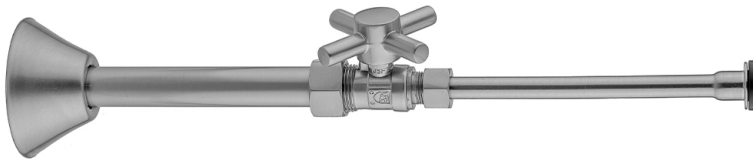

Quarter Turn Straight Pattern 5/8" O.D. Compression (Fits 1/2" Copper) x 3/8" O.D. Toilet Supply Kit Contempo Cross, 20" Supply Tube, Cover Tube, Escutcheon

Model #: 622-4-72CT-

FEATURES:

- Complete Toilet Supply Kit
- Kit contains:
 - (1) Quarter Turn Straight Pattern 5/8" O.D. Compression (Fits 1/2" Copper) x 3/8" O.D. Supply Valve with Standard Cross Handle P/N 622
 - (1) 20" Copper Supply Tube P/N 772
 - (1) Bell Escutcheon P/N 7116
 - (1) Cover Tube P/N 579

AVAILABLE FINISHES:

Polished Chrome (PCH)	Satin Chrome (SC)	Bronze Umber (BU)
Satin Nickel (SN)	Pewter (PEW)	Caramel Bronze (CB)
Polished Nickel (PN)	Antique Brass (AB)	Antique Copper (ACU)
Oil-Rubbed Bronze (ORB)	Polished Brass (PB)	Polished Copper (PCU)
Vintage Bronze (VB)	Satin Brass (SB)	Matte Black (MBK)
Satin Gold (SG)	Polished Gold (PG)	Black Nickel (BKN)
Bombay Gold (BG)	Jewelers Gold (JG)	Europa Bronze (EB)
White (WH)	Sedona Beige (SDB)	Tristan Brass (TB)
Unlacquered Brass (ULB)	Satin Cooper (SCU)	

SPECIFICATION DRAWING:

COMPONENTS	
DESCRIPTION	QTY:
STRAIGHT VALVE - CONTEMPO CROSS HANDLE	1
20" X 3/8" O.D. SUPPLY TUBE	1
ESCUTCHEON	1
PLASTIC FILL VALVE COUPLING NUT	1
5 1/4" COVER TUBE	1

AVAILABLE HANDLES: