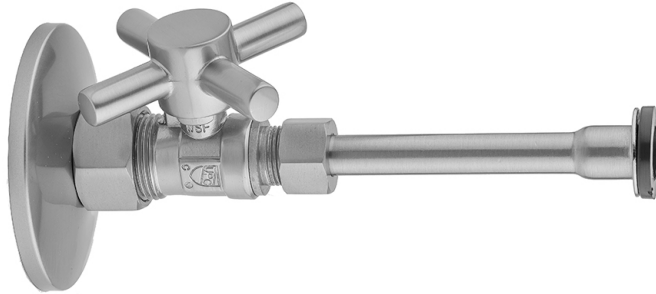

# Quarter Turn Straight Pattern 5/8" O.D. Compression (Fits 1/2" Copper) x 3/8" O.D. Toilet Supply Kit with Contempo Cross Handle, 20" Supply Tube, Escutcheon

**Model #: 622-4-72-**

## FEATURES:

- Complete Toilet Supply Kit
- Kit contains:
  - (1) Quarter Turn Straight Pattern 5/8" O.D. Compression (Fits 1/2" Copper) x 3/8" O.D. Supply Valve with Contempo Cross Handle P/N 622-4
  - (1) 20" Copper Supply Tube P/N 772
  - (1) Escutcheon P/N 7463 (ULB P/N 6015)

## AVAILABLE FINISHES:

Polished Chrome (PCH)	Satin Chrome (SC)	Bronze Umber (BU)
Satin Nickel (SN)	Pewter (PEW)	Caramel Bronze (CB)
Polished Nickel (PN)	Antique Brass (AB)	Antique Copper (ACU)
Oil-Rubbed Bronze (ORB)	Polished Brass (PB)	Polished Copper (PCU)
Vintage Bronze (VB)	Satin Brass (SB)	Matte Black (MBK)
Satin Gold (SG)	Polished Gold (PG)	Black Nickel (BKN)
Bombay Gold (BG)	Jewelers Gold (JG)	Europa Bronze (EB)
White (WH)	Sedona Beige (SDB)	Tristan Brass (TB)
Unlacquered Brass (ULB)	Satin Cooper (SCU)	

## SPECIFICATION DRAWING:

COMPONENTS	
DESCRIPTION	QTY:
STRAIGHT VALVE - CONTEMPO CROSS HANDLE	1
20" X 3/8" O.D. SUPPLY TUBE	1
ESCUTCHEON	1
PLASTIC FILL VALVE COUPLING NUT	1