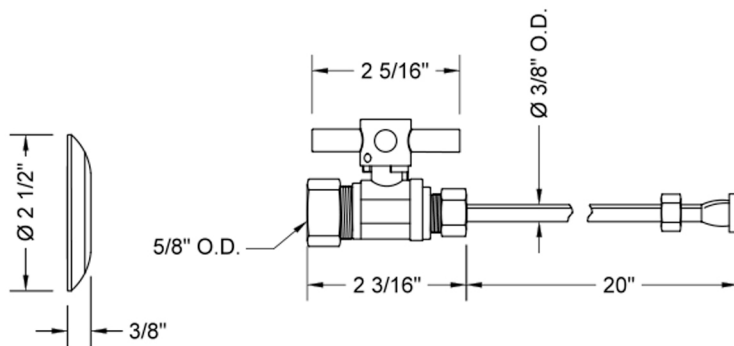

# Quarter Turn Straight Pattern 5/8" O.D. Compression (Fits 1/2" Copper) x 3/8" O.D. Toilet Supply Kit with Contempo Cross Handle, 20" Supply Tube, Escutcheon

**Model #: 622-4-72-**

## FEATURES:

- Complete Toilet Supply Kit
- Kit contains:
  - (1) Quarter Turn Straight Pattern 5/8" O.D. Compression (Fits 1/2" Copper) x 3/8" O.D. Supply Valve with Contempo Cross Handle P/N 622-4
  - (1) 20" Copper Supply Tube P/N 772
  - (1) Escutcheon P/N 7463 (ULB P/N 6015)

## SPECIFICATION DRAWING:

COMPONENTS	
DESCRIPTION	QTY:
STRAIGHT VALVE - CONTEMPO CROSS HANDLE	1
20" X 3/8" O.D. SUPPLY TUBE	1
ESCUTCHEON	1
PLASTIC FILL VALVE COUPLING NUT	1