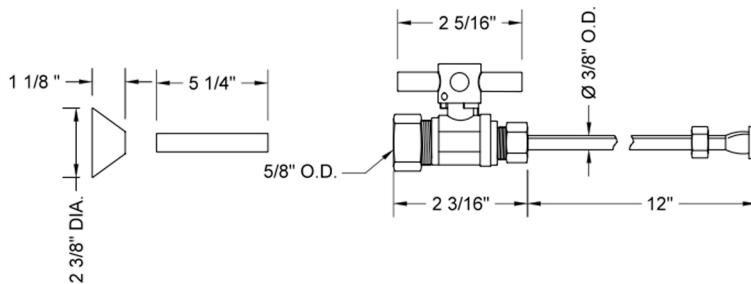

Quarter Turn Straight Pattern 5/8" O.D. Compression (Fits 1/2" Copper) x 3/8" O.D. Toilet Supply Kit Contempo Cross, 12" Supply Tube Cover Tube, Escutcheon

Model #: 622-4-71CT-

FEATURES:

- Complete Toilet Supply Kit
- Kit contains:
 - (1) Quarter Turn Straight Pattern 5/8" O.D. Compression (Fits 1/2" Copper) x 3/8" O.D. Supply Valve with Contempo Cross Handle P/N 622-4
 - (1) 12" Copper Supply Tube P/N 771
 - (1) Bell Escutcheon P/N 7116
 - (1) Cover Tube P/N 579

SPECIFICATION DRAWING:

COMPONENTS	
DESCRIPTION	QTY:
STRAIGHT VALVE - CONTEMPO CROSS HANDLE	1
12" X 3/8" O.D. SUPPLY TUBE	1
ESCUTCHEON	1
PLASTIC FILL VALVE COUPLING NUT	1
5 1/4" COVER TUBE	1

AVAILABLE HANDLES: