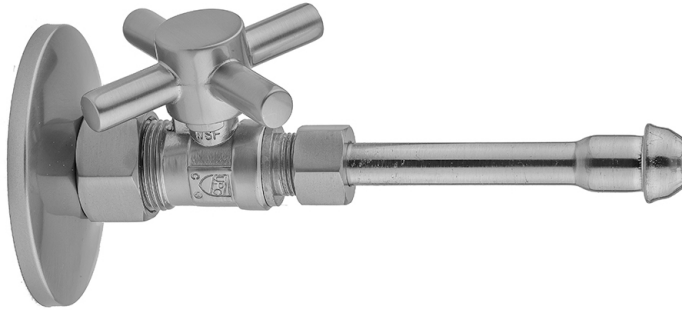

Quarter Turn Straight Pattern 5/8" O.D. Compression (Fits 1/2" Copper) x 3/8" O.D. Faucet Supply Kit with Contempo Cross Handle, 20" Supply Tubes, Escutcheons

Model #: 622-4-62-

FEATURES:

- Complete Faucet Supply Kit
- Kit contains:
 - (2) Quarter Turn Straight Pattern 5/8" O.D. Compression (Fits 1/2" Copper) x 3/8" O.D. Supply Valve with Contempo Cross Handle P/N 622-4
 - (2) 20" Copper Supply Tubes P/N 662
 - (2) Escutcheons P/N 7463 (ULB P/N 6015)

AVAILABLE FINISHES:

Polished Chrome (PCH)	Satin Chrome (SC)	Bronze Umber (BU)
Satin Nickel (SN)	Pewter (PEW)	Caramel Bronze (CB)
Polished Nickel (PN)	Antique Brass (AB)	Antique Copper (ACU)
Oil-Rubbed Bronze (ORB)	Polished Brass (PB)	Polished Copper (PCU)
Vintage Bronze (VB)	Satin Brass (SB)	Matte Black (MBK)
Satin Gold (SG)	Polished Gold (PG)	Black Nickel (BKN)
Bombay Gold (BG)	Jewelers Gold (JG)	Europa Bronze (EB)
White (WH)	Sedona Beige (SDB)	Tristan Brass (TB)
Unlacquered Brass (ULB)	Satin Cooper (SCU)	

SPECIFICATION DRAWING:

COMPONENTS	
DESCRIPTION	QTY:
STRAIGHT VALVE - CONTEMPO CROSS HANDLE	2
20" x 3/8" O.D. SUPPLY TUBE	2
ESCUTCHEON	2

AVAILABLE HANDLES: