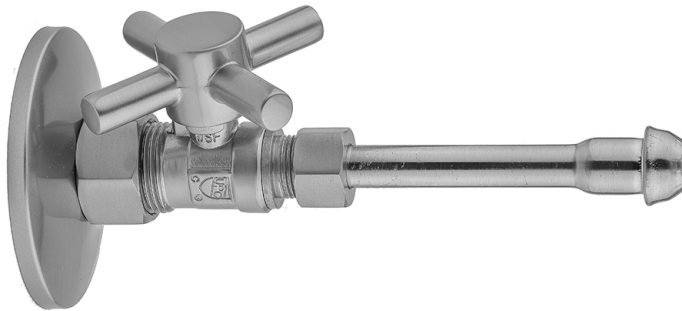

Quarter Turn Straight Pattern 5/8" O.D. Compression (Fits 1/2" Copper) x 3/8" O.D. Faucet Supply Kit with Contempo Cross Handle, 20" Supply Tubes, Escutcheons

Model #: 622-4-62-

FEATURES:

- Complete Faucet Supply Kit
- Kit contains:
 - (2) Quarter Turn Straight Pattern 5/8" O.D. Compression (Fits 1/2" Copper) x 3/8" O.D. Supply Valve with Contempo Cross Handle P/N 622-4
 - (2) 20" Copper Supply Tubes P/N 662
 - (2) Escutcheons P/N 7463 (ULB P/N 6015)

AVAILABLE FINISHES:

Polished Chrome (PCH)	Satin Chrome (SC)	Bronze Umber (BU)
Satin Nickel (SN)	Pewter (PEW)	Caramel Bronze (CB)
Polished Nickel (PN)	Antique Brass (AB)	Antique Copper (ACU)
Oil-Rubbed Bronze (ORB)	Polished Brass (PB)	Polished Copper (PCU)
Vintage Bronze (VB)	Satin Brass (SB)	Matte Black (MBK)
Satin Gold (SG)	Polished Gold (PG)	Black Nickel (BKN)
Bombay Gold (BG)	Jewelers Gold (JG)	Europa Bronze (EB)
White (WH)	Sedona Beige (SDB)	Tristan Brass (TB)
Unlacquered Brass (ULB)	Satin Cooper (SCU)	

SPECIFICATION DRAWING:

COMPONENTS	
DESCRIPTION	QTY:
STRAIGHT VALVE - CONTEMPO CROSS HANDLE	2
20" x 3/8" O.D. SUPPLY TUBE	2
ESCUTCHEON	2

AVAILABLE HANDLES: