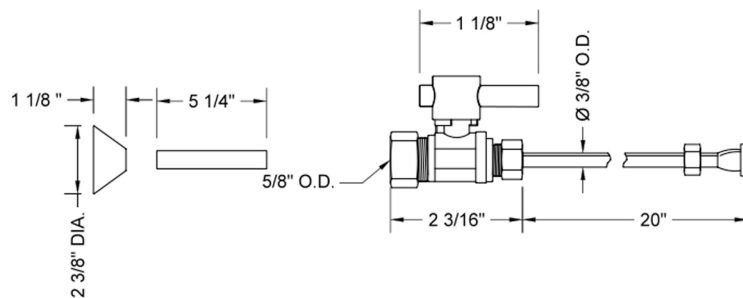

Quarter Turn Straight Pattern 5/8" O.D. Compression (Fits 1/2" Copper) x 3/8" O.D. Toilet Supply Kit Contempo Lever, 20" Supply Tube, Cover Tube, Escutcheon

Model #: 622-2-72CT-

FEATURES:

- Complete Toilet Supply Kit
- Kit contains:
 - (1) Quarter Turn Straight Pattern 5/8" O.D. Compression (Fits 1/2" Copper) x 3/8" O.D. Supply Valve with Contempo Lever Handle P/N 622-2
 - (1) 20" Copper Supply Tube P/N 772
 - (1) Bell Escutcheon P/N 7116
 - (1) Cover Tube P/N 579

SPECIFICATION DRAWING:

COMPONENTS	
DESCRIPTION	QTY:
STRAIGHT VALVE - CONTEMPO LEVER HANDLE	1
20" X 3/8" O.D. SUPPLY TUBE	1
ESCUTCHEON	1
PLASTIC FILL VALVE COUPLING NUT	1
5 1/4" COVER TUBE	1

AVAILABLE HANDLES: