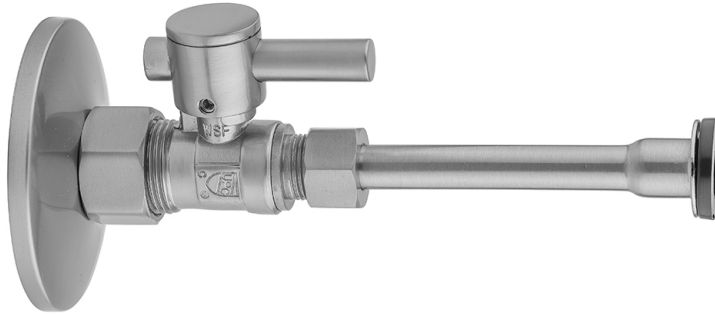

# Quarter Turn Straight Pattern 5/8" O.D. Compression (Fits 1/2" Copper) x 3/8" O.D. Toilet Supply Kit with Contempo Lever Handle, 20" Supply Tube, Escutcheon

**Model #: 622-2-72-**

## FEATURES:

- Complete Toilet Supply Kit
- Kit contains:
  - (1) Quarter Turn Straight Pattern 5/8" O.D. Compression (Fits 1/2" Copper) x 3/8" O.D. Supply Valve with Contempo Lever Handle P/N 622-2
  - (1) 20" Copper Supply Tube P/N 772
  - (1) Escutcheon P/N 7463 (ULB P/N 6015)

## AVAILABLE FINISHES:

Polished Chrome (PCH)	Satin Chrome (SC)	Bronze Umber (BU)
Satin Nickel (SN)	Pewter (PEW)	Caramel Bronze (CB)
Polished Nickel (PN)	Antique Brass (AB)	Antique Copper (ACU)
Oil-Rubbed Bronze (ORB)	Polished Brass (PB)	Polished Copper (PCU)
Vintage Bronze (VB)	Satin Brass (SB)	Matte Black (MBK)
Satin Gold (SG)	Polished Gold (PG)	Black Nickel (BKN)
Bombay Gold (BG)	Jewelers Gold (JG)	Europa Bronze (EB)
White (WH)	Sedona Beige (SDB)	Tristan Brass (TB)
Unlacquered Brass (ULB)	Satin Cooper (SCU)	

## SPECIFICATION DRAWING:

COMPONENTS	
DESCRIPTION	QTY:
STRAIGHT VALVE - CONTEMPO LEVER HANDLE	1
20" X 3/8" O.D. SUPPLY TUBE	1
ESCUTCHEON	1
PLASTIC FILL VALVE COUPLING NUT	1