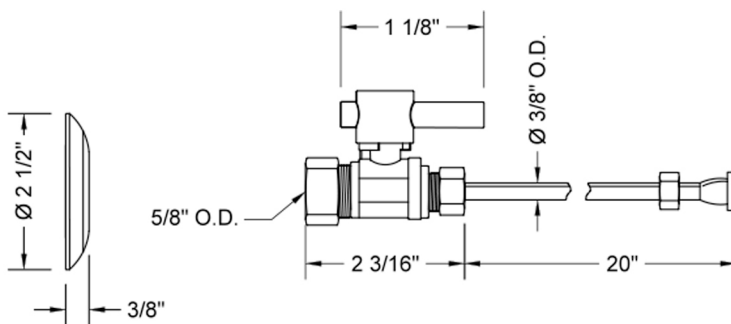

# Quarter Turn Straight Pattern 5/8" O.D. Compression (Fits 1/2" Copper) x 3/8" O.D. Toilet Supply Kit with Contempo Lever Handle, 20" Supply Tube, Escutcheon

**Model #: 622-2-72-**

## FEATURES:

- Complete Toilet Supply Kit
- Kit contains:
  - (1) Quarter Turn Straight Pattern 5/8" O.D. Compression (Fits 1/2" Copper) x 3/8" O.D. Supply Valve with Contempo Lever Handle P/N 622-2
  - (1) 20" Copper Supply Tube P/N 772
  - (1) Escutcheon P/N 7463 (ULB P/N 6015)

## SPECIFICATION DRAWING:

COMPONENTS	
DESCRIPTION	QTY:
STRAIGHT VALVE - CONTEMPO LEVER HANDLE	1
20" X 3/8" O.D. SUPPLY TUBE	1
ESCUTCHEON	1
PLASTIC FILL VALVE COUPLING NUT	1