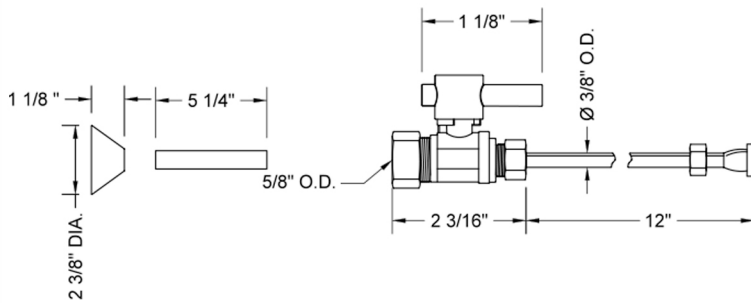

Quarter Turn Straight Pattern 5/8" O.D. Compression (Fits 1/2" Copper) x 3/8" O.D. Toilet Supply Kit Contempo Lever, 12" Supply Tube, Cover Tube, Escutcheon

Model #: 622-2-71CT-

FEATURES:

- Complete Toilet Supply Kit
- Kit contains:
 - (1) Quarter Turn Straight Pattern 5/8" O.D. Compression (Fits 1/2" Copper) x 3/8" O.D. Supply Valve with Contempo Lever Handle P/N 622-2
 - (1) 12" Copper Supply Tube P/N 771
 - (1) Bell Escutcheon P/N 7116
 - (1) Cover Tube P/N 579

SPECIFICATION DRAWING:

COMPONENTS	
DESCRIPTION	QTY:
STRAIGHT VALVE - CONTEMPO CROSS HANDLE	1
12" X 3/8" O.D. SUPPLY TUBE	1
ESCUTCHEON	1
PLASTIC FILL VALVE COUPLING NUT	1
5 1/4" COVER TUBE	1

AVAILABLE HANDLES: