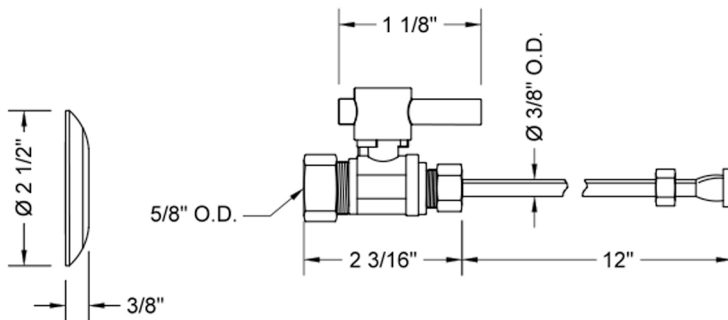

Quarter Turn Straight Pattern 5/8" O.D. Compression (Fits 1/2" Copper) x 3/8" O.D. Toilet Supply Kit with Contempo Lever Handle, 12" Supply Tube, Escutcheon

Model #: 622-2-71-

FEATURES:

- Complete Toilet Supply Kit
- Kit contains:
 - (1) Quarter Turn Straight Pattern 5/8" O.D. Compression (Fits 1/2" Copper) x 3/8" O.D. Supply Valve with Contempo Lever Handle P/N 622-2
 - (1) 12" Copper Supply Tube P/N 771
 - (1) Escutcheon P/N 7463 (ULB P/N 6015)

SPECIFICATION DRAWING:

COMPONENTS	
DESCRIPTION	QTY:
STRAIGHT VALVE - CONTEMPO LEVER HANDLE	1
12" X 3/8" O.D. SUPPLY TUBE	1
ESCUTCHEON	1
PLASTIC FILL VALVE COUPLING NUT	1

AVAILABLE HANDLES: