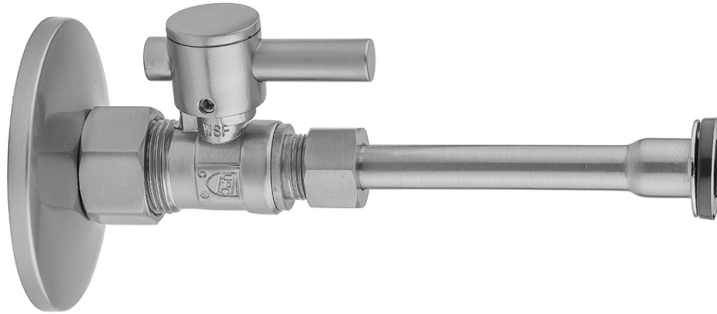

Quarter Turn Straight Pattern 5/8" O.D. Compression (Fits 1/2" Copper) x 3/8" O.D. Toilet Supply Kit with Contempo Lever Handle, 12" Supply Tube, Escutcheon

Model #: 622-2-71-

FEATURES:

- Complete Toilet Supply Kit
- Kit contains:
 - (1) Quarter Turn Straight Pattern 5/8" O.D. Compression (Fits 1/2" Copper) x 3/8" O.D. Supply Valve with Contempo Lever Handle P/N 622-2
 - (1) 12" Copper Supply Tube P/N 771
 - (1) Escutcheon P/N 7463 (ULB P/N 6015)

AVAILABLE FINISHES:

Polished Chrome (PCH)	Satin Chrome (SC)	Bronze Umber (BU)
Satin Nickel (SN)	Pewter (PEW)	Caramel Bronze (CB)
Polished Nickel (PN)	Antique Brass (AB)	Antique Copper (ACU)
Oil-Rubbed Bronze (ORB)	Polished Brass (PB)	Polished Copper (PCU)
Vintage Bronze (VB)	Satin Brass (SB)	Matte Black (MBK)
Satin Gold (SG)	Polished Gold (PG)	Black Nickel (BKN)
Bombay Gold (BG)	Jewelers Gold (JG)	Europa Bronze (EB)
White (WH)	Sedona Beige (SDB)	Tristan Brass (TB)
Unlacquered Brass (ULB)	Satin Cooper (SCU)	

SPECIFICATION DRAWING:

COMPONENTS	
DESCRIPTION	QTY:
STRAIGHT VALVE - CONTEMPO LEVER HANDLE	1
12" X 3/8" O.D. SUPPLY TUBE	1
ESCUTCHEON	1
PLASTIC FILL VALVE COUPLING NUT	1

AVAILABLE HANDLES: