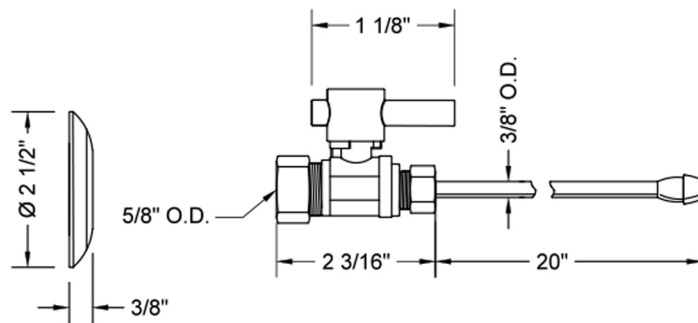

Quarter Turn Straight Pattern 5/8" O.D. Compression (Fits 1/2" Copper) x 3/8" O.D. Faucet Supply Kit Contempo Lever Handle, 20" Supply Tubes, Escutcheons

Model #: 622-2-62-

FEATURES:

- Complete Faucet Supply Kit
- Kit contains:
 - (2) Quarter Turn Straight Pattern 5/8" O.D. Compression (Fits 1/2" Copper) x 3/8" O.D. Supply Valve with Contempo Lever Handle P/N 622-2
 - (2) 20" Copper Supply Tubes P/N 662
 - (2) Escutcheons P/N 7463 (ULB P/N 6015)

SPECIFICATION DRAWING:

COMPONENTS	
DESCRIPTION	QTY:
STRAIGHT VALVE - CONTEMPO LEVER HANDLE	2
20" x 3/8" O.D. SUPPLY TUBE	2
ESCUTCHEON	2

AVAILABLE HANDLES: