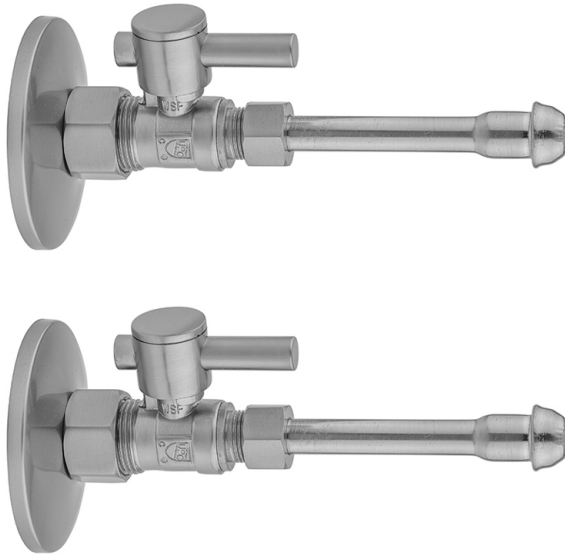

Quarter Turn Straight Pattern 5/8" O.D. Compression (Fits 1/2" Copper) x 3/8" O.D. Faucet Supply Kit Contempo Lever Handle, 20" Supply Tubes, Escutcheons

Model #: 622-2-62-

FEATURES:

- Complete Faucet Supply Kit
- Kit contains:
 - (2) Quarter Turn Straight Pattern 5/8" O.D. Compression (Fits 1/2" Copper) x 3/8" O.D. Supply Valve with Contempo Lever Handle P/N 622-2
 - (2) 20" Copper Supply Tubes P/N 662
 - (2) Escutcheons P/N 7463 (ULB P/N 6015)

AVAILABLE FINISHES:

Polished Chrome (PCH)	Satin Chrome (SC)	Bronze Umber (BU)
Satin Nickel (SN)	Pewter (PEW)	Caramel Bronze (CB)
Polished Nickel (PN)	Antique Brass (AB)	Antique Copper (ACU)
Oil-Rubbed Bronze (ORB)	Polished Brass (PB)	Polished Copper (PCU)
Vintage Bronze (VB)	Satin Brass (SB)	Matte Black (MBK)
Satin Gold (SG)	Polished Gold (PG)	Black Nickel (BKN)
Bombay Gold (BG)	Jewelers Gold (JG)	Europa Bronze (EB)
White (WH)	Sedona Beige (SDB)	Tristan Brass (TB)
Unlacquered Brass (ULB)	Satin Cooper (SCU)	

SPECIFICATION DRAWING:

COMPONENTS	
DESCRIPTION	QTY:
STRAIGHT VALVE - CONTEMPO LEVER HANDLE	2
20" x 3/8" O.D. SUPPLY TUBE	2
ESCUTCHEON	2

AVAILABLE HANDLES: