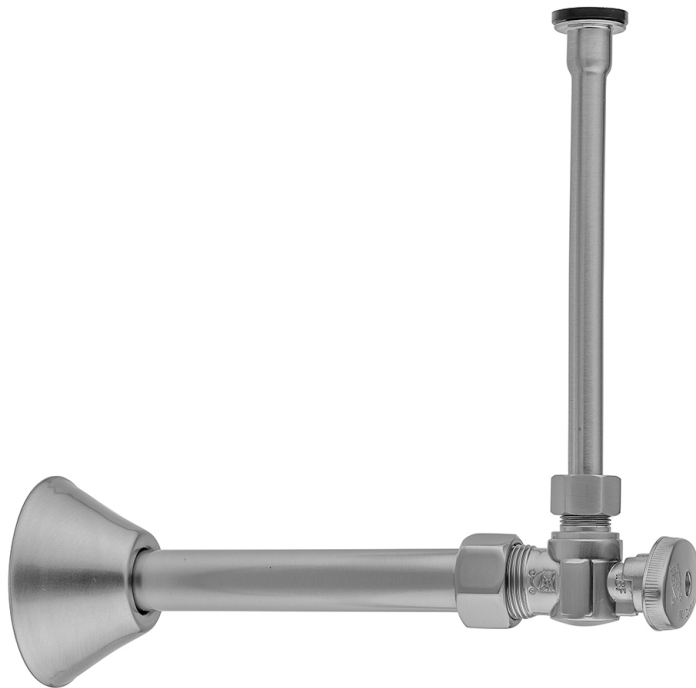

Quarter Turn Angle Pattern 5/8" O.D. Compression (Fits 1/2" Copper) x 3/8" O.D. Toilet Supply Kit Oval Handle, 12" Supply Tube, Cover Tube, Escutcheon

Model #: 621-8-71CT-

FEATURES:

- Complete Toilet Supply Kit
- Kit contains:
 - (1) Quarter Turn Angle Pattern 5/8" O.D. Compression (Fits 1/2" Copper) x 3/8" O.D. Supply Valve with Oval Handle P/N 621-8
 - (1) 20" Copper Supply Tube P/N 771
 - (1) Bell Escutcheon P/N 7116
 - (1) Cover Tube P/N 579

AVAILABLE FINISHES:

Polished Chrome (PCH)	Satin Chrome (SC)	Bronze Umber (BU)
Satin Nickel (SN)	Pewter (PEW)	Caramel Bronze (CB)
Polished Nickel (PN)	Antique Brass (AB)	Antique Copper (ACU)
Oil-Rubbed Bronze (ORB)	Polished Brass (PB)	Polished Copper (PCU)
Vintage Bronze (VB)	Satin Brass (SB)	Matte Black (MBK)
Satin Gold (SG)	Polished Gold (PG)	Black Nickel (BKN)
Bombay Gold (BG)	Jewelers Gold (JG)	Europa Bronze (EB)
White (WH)	Sedona Beige (SDB)	Tristan Brass (TB)
Satin Copper (SCU)		

SPECIFICATION DRAWING:

COMPONENTS	
DESCRIPTION	QTY:
ANGLE VALVE - CONTEMPO CROSS HANDLE	1
12" X 3/8" O.D. SUPPLY TUBE	1
ESCUTCHEON	1
PLASTIC FILL VALVE COUPLING NUT	1
5 1/4" COVER TUBE	1

AVAILABLE HANDLES: