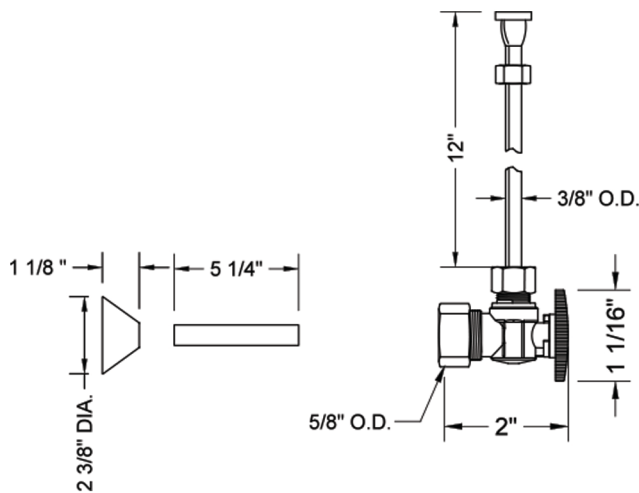

Quarter Turn Angle Pattern 5/8" O.D. Compression (Fits 1/2" Copper) x 3/8" O.D. Toilet Supply Kit Oval Handle, 12" Supply Tube, Cover Tube, Escutcheon

Model #: 621-8-71CT-

FEATURES:

- Complete Toilet Supply Kit
- Kit contains:
 - (1) Quarter Turn Angle Pattern 5/8" O.D. Compression (Fits 1/2" Copper) x 3/8" O.D. Supply Valve with Oval Handle P/N 621-8
 - (1) 20" Copper Supply Tube P/N 771
 - (1) Bell Escutcheon P/N 7116
 - (1) Cover Tube P/N 579

SPECIFICATION DRAWING:

COMPONENTS	
DESCRIPTION	QTY:
ANGLE VALVE - CONTEMPO CROSS HANDLE	1
12" X 3/8" O.D. SUPPLY TUBE	1
ESCUTCHEON	1
PLASTIC FILL VALVE COUPLING NUT	1
5 1/4" COVER TUBE	1

AVAILABLE HANDLES: