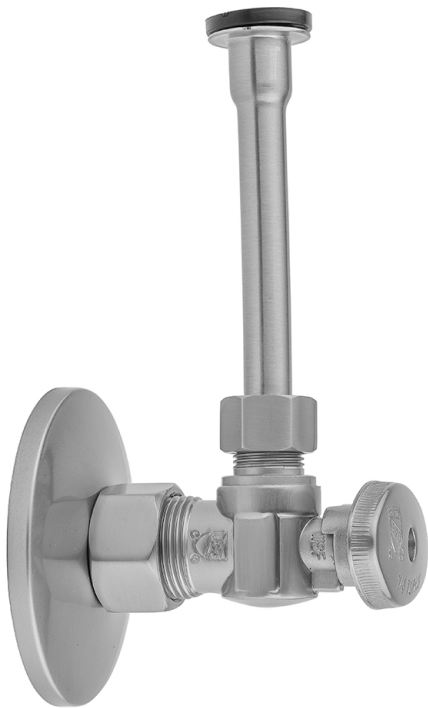

Quarter Turn Angle Pattern 5/8" O.D. Compression (Fits 1/2" Copper) x 3/8" O.D. Toilet Supply Kit Oval Handle, 12" Supply Tube, Escutcheon

**Model #: 621-8-71-**

**FEATURES:**

- Complete Toilet Supply Kit
- Kit contains:
  - (1) Quarter Turn Angle Pattern 5/8" O.D. Compression (Fits 1/2" Copper) x 3/8" O.D. Supply Valve with Oval Handle P/N 621-8
  - (1) 12" Copper Supply Tube P/N 771
  - (1) Escutcheon P/N 7463 (ULB P/N 6015)

**AVAILABLE FINISHES:**

Polished Chrome (PCH)	Satin Chrome (SC)	Bronze Umber (BU)
Satin Nickel (SN)	Pewter (PEW)	Caramel Bronze (CB)
Polished Nickel (PN)	Antique Brass (AB)	Antique Copper (ACU)
Oil-Rubbed Bronze (ORB)	Polished Brass (PB)	Polished Copper (PCU)
Vintage Bronze (VB)	Satin Brass (SB)	Matte Black (MBK)
Satin Gold (SG)	Polished Gold (PG)	Black Nickel (BKN)
Bombay Gold (BG)	Jewelers Gold (JG)	Europa Bronze (EB)
White (WH)	Sedona Beige (SDB)	Tristan Brass (TB)
Satin Cooper (SCU)		

**SPECIFICATION DRAWING:**

COMPONENTS	
DESCRIPTION	QTY:
ANGLE VALVE - OVAL HANDLE	1
12" X 3/8" O.D. SUPPLY TUBE	1
ESCUTCHEON	1
PLASTIC FILL VALVE COUPLING NUT	1

**AVAILABLE HANDLES:**