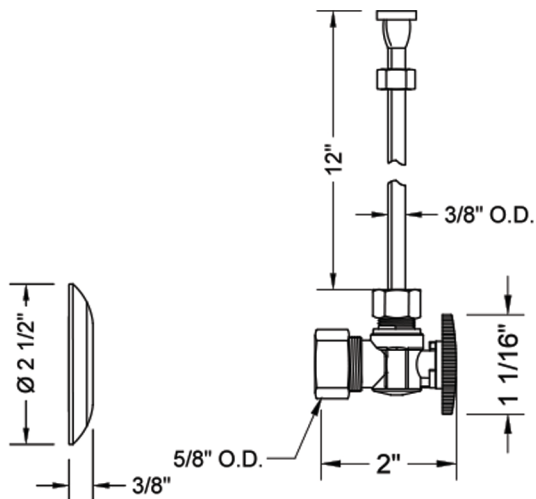

Quarter Turn Angle Pattern 5/8" O.D. Compression (Fits 1/2" Copper) x 3/8" O.D. Toilet Supply Kit Oval Handle, 12" Supply Tube, Escutcheon

**Model #: 621-8-71-**

**FEATURES:**

- Complete Toilet Supply Kit
- Kit contains:
  - (1) Quarter Turn Angle Pattern 5/8" O.D. Compression (Fits 1/2" Copper) x 3/8" O.D. Supply Valve with Oval Handle P/N 621-8
  - (1) 12" Copper Supply Tube P/N 771
  - (1) Escutcheon P/N 7463 (ULB P/N 6015)

**SPECIFICATION DRAWING:**

COMPONENTS	
DESCRIPTION	QTY:
ANGLE VALVE - OVAL HANDLE	1
12" X 3/8" O.D. SUPPLY TUBE	1
ESCUTCHEON	1
PLASTIC FILL VALVE COUPLING NUT	1

**AVAILABLE HANDLES:**