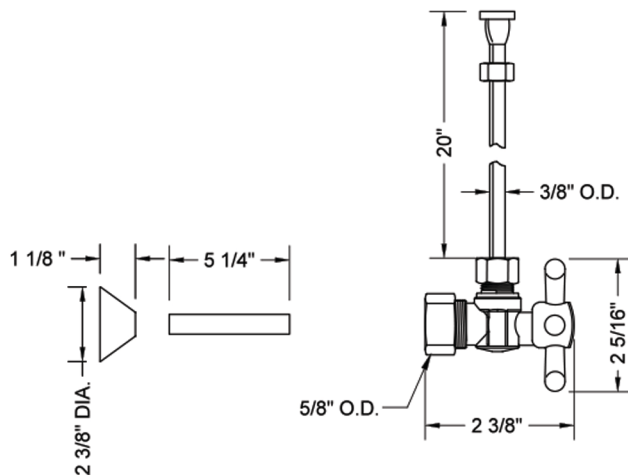

Quarter Turn Angle Pattern 5/8" O.D. Compression (Fits 1/2" Copper) x 3/8" O.D. Toilet Supply Kit Standard Cross Handle, 20" Supply Tube Cover Tube, Escutcheon  
**Model #: 621-72CT-**

**FEATURES:**

- Complete Toilet Supply Kit
- Kit contains:
  - (1) Quarter Turn Angle Pattern 5/8" O.D. Compression (Fits 1/2" Copper) x 3/8" O.D. Supply Valve with Standard Cross Handle P/N 621
  - (1) 20" Copper Supply Tubes P/N 772
  - (1) Bell Escutcheon P/N 7116
  - (1) Cover Tube P/N 579

**SPECIFICATION DRAWING:**

COMPONENTS	
DESCRIPTION	QTY:
ANGLE VALVE - STANDARD CROSS HANDLE	1
20" X 3/8" O.D. SUPPLY TUBE	1
ESCUTCHEON	1
PLASTIC FILL VALVE COUPLING NUT	1
5 1/4" COVER TUBE	1

**AVAILABLE HANDLES:**