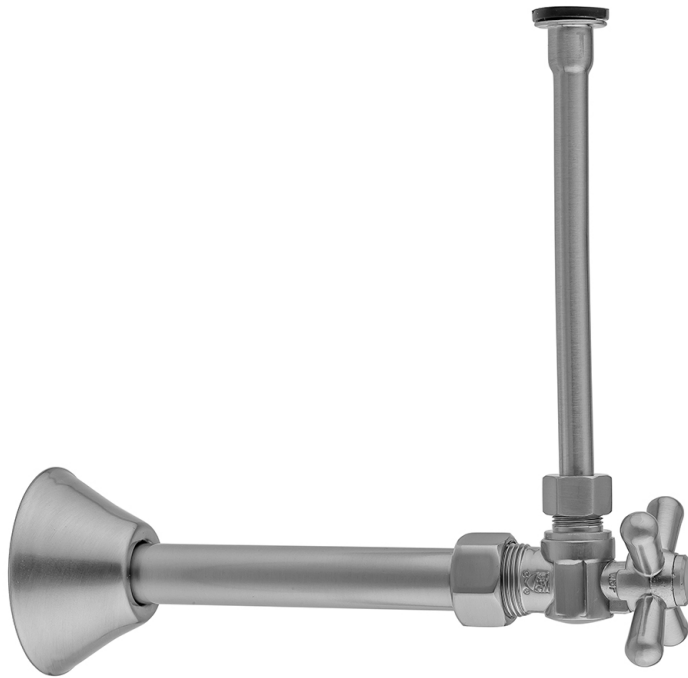

Quarter Turn Angle Pattern 5/8" O.D. Compression (Fits 1/2" Copper) x 3/8" O.D. Toilet Supply Kit Standard Cross Handle, 20" Supply Tube Cover Tube, Escutcheon  
**Model #: 621-72CT-**

**FEATURES:**

- Complete Toilet Supply Kit
- Kit contains:
  - (1) Quarter Turn Angle Pattern 5/8" O.D. Compression (Fits 1/2" Copper) x 3/8" O.D. Supply Valve with Standard Cross Handle P/N 621
  - (1) 20" Copper Supply Tubes P/N 772
  - (1) Bell Escutcheon P/N 7116
  - (1) Cover Tube P/N 579

**AVAILABLE FINISHES:**

Polished Chrome (PCH)	Satin Chrome (SC)	Bronze Umber (BU)
Satin Nickel (SN)	Pewter (PEW)	Caramel Bronze (CB)
Polished Nickel (PN)	Antique Brass (AB)	Antique Copper (ACU)
Oil-Rubbed Bronze (ORB)	Polished Brass (PB)	Polished Copper (PCU)
Vintage Bronze (VB)	Satin Brass (SB)	Matte Black (MBK)
Satin Gold (SG)	Polished Gold (PG)	Black Nickel (BKN)
Bombay Gold (BG)	Jewelers Gold (JG)	Europa Bronze (EB)
White (WH)	Sedona Beige (SDB)	Tristan Brass (TB)
Unlacquered Brass (ULB)	Satin Cooper (SCU)	

**SPECIFICATION DRAWING:**

COMPONENTS	
DESCRIPTION	QTY:
ANGLE VALVE - STANDARD CROSS HANDLE	1
20" X 3/8" O.D. SUPPLY TUBE	1
ESCUTCHEON	1
PLASTIC FILL VALVE COUPLING NUT	1
5 1/4" COVER TUBE	1

**AVAILABLE HANDLES:**