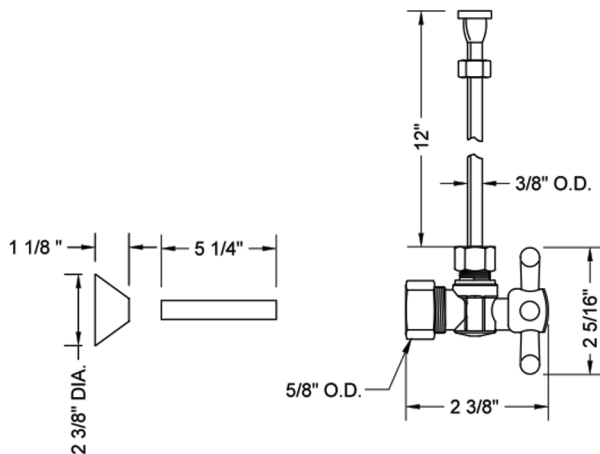

Quarter Turn Angle Pattern 5/8" O.D. Compression (Fits 1/2" Copper) x 3/8" O.D. Toilet Supply Kit Standard Cross Handle, 12" Supply Tube, Cover Tube, Escutcheon  
**Model #: 621-71CT-**

**FEATURES:**

- Complete Toilet Supply Kit
- Kit contains:
  - (1) Quarter Turn Angle Pattern 5/8" O.D. Compression (Fits 1/2" Copper) x 3/8" O.D. Supply Valve with Standard Cross Handle P/N 621
  - (1) 12" Copper Supply Tubes P/N 771
  - (1) Bell Escutcheon P/N 7116
  - (1) Cover Tube P/N 579

**SPECIFICATION DRAWING:**

COMPONENTS	
DESCRIPTION	QTY:
ANGLE VALVE - CONTEMPO CROSS HANDLE	1
12" X 3/8" O.D. SUPPLY TUBE	1
ESCUTCHEON	1
PLASTIC FILL VALVE COUPLING NUT	1
5 1/4" COVER TUBE	1

**AVAILABLE HANDLES:**