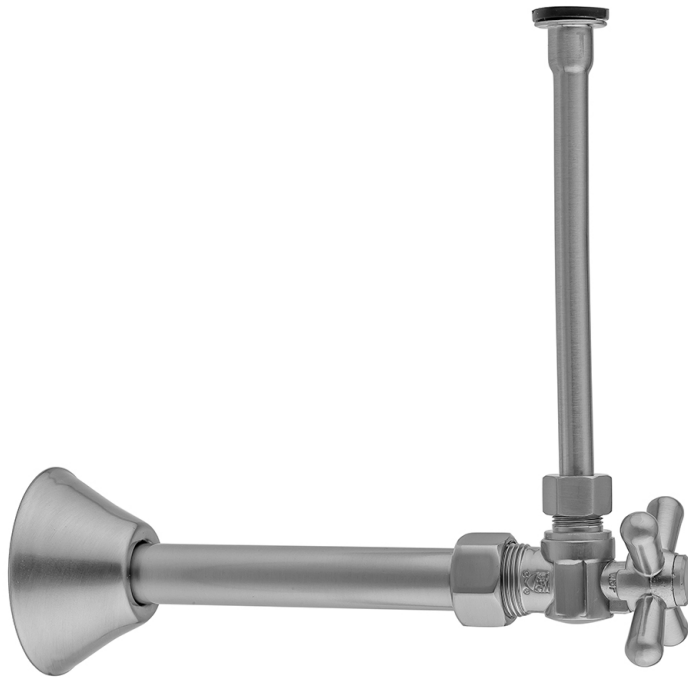

Quarter Turn Angle Pattern 5/8" O.D. Compression (Fits 1/2" Copper) x 3/8" O.D. Toilet Supply Kit Standard Cross Handle, 12" Supply Tube, Cover Tube, Escutcheon  
**Model #: 621-71CT-**

**FEATURES:**

- Complete Toilet Supply Kit
- Kit contains:
  - (1) Quarter Turn Angle Pattern 5/8" O.D. Compression (Fits 1/2" Copper) x 3/8" O.D. Supply Valve with Standard Cross Handle P/N 621
  - (1) 12" Copper Supply Tubes P/N 771
  - (1) Bell Escutcheon P/N 7116
  - (1) Cover Tube P/N 579

**AVAILABLE FINISHES:**

Polished Chrome (PCH)	Satin Chrome (SC)	Bronze Umber (BU)
Satin Nickel (SN)	Pewter (PEW)	Caramel Bronze (CB)
Polished Nickel (PN)	Antique Brass (AB)	Antique Copper (ACU)
Oil-Rubbed Bronze (ORB)	Polished Brass (PB)	Polished Copper (PCU)
Vintage Bronze (VB)	Satin Brass (SB)	Matte Black (MBK)
Satin Gold (SG)	Polished Gold (PG)	Black Nickel (BKN)
Bombay Gold (BG)	Jewelers Gold (JG)	Europa Bronze (EB)
White (WH)	Sedona Beige (SDB)	Tristan Brass (TB)
Unlacquered Brass (ULB)	Satin Cooper (SCU)	

**SPECIFICATION DRAWING:**

COMPONENTS	
DESCRIPTION	QTY:
ANGLE VALVE - CONTEMPO CROSS HANDLE	1
12" X 3/8" O.D. SUPPLY TUBE	1
ESCUTCHEON	1
PLASTIC FILL VALVE COUPLING NUT	1
5 1/4" COVER TUBE	1

**AVAILABLE HANDLES:**