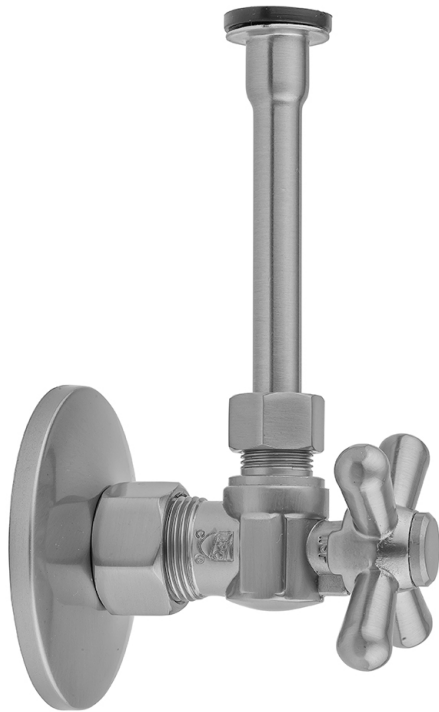

Quarter Turn Angle Pattern 5/8" O.D. Compression (Fits 1/2" Copper) x 3/8" O.D. Toilet Supply Kit Standard Cross Handle, 12" Supply Tube, Escutcheon

Model #: 621-71-

FEATURES:

- Complete Toilet Supply Kit
- Kit contains:
 - (1) Quarter Turn Angle Pattern 5/8" O.D. Compression (Fits 1/2" Copper) x 3/8" O.D. Supply Valve with Standard Cross Handle P/N 621
 - (1) 12" Copper Supply Tube P/N 771
 - (1) Escutcheon P/N 7463 (ULB P/N 6015)

AVAILABLE FINISHES:

Polished Chrome (PCH)	Satin Chrome (SC)	Bronze Umber (BU)
Satin Nickel (SN)	Pewter (PEW)	Caramel Bronze (CB)
Polished Nickel (PN)	Antique Brass (AB)	Antique Copper (ACU)
Oil-Rubbed Bronze (ORB)	Polished Brass (PB)	Polished Copper (PCU)
Vintage Bronze (VB)	Satin Brass (SB)	Matte Black (MBK)
Satin Gold (SG)	Polished Gold (PG)	Black Nickel (BKN)
Bombay Gold (BG)	Jewelers Gold (JG)	Europa Bronze (EB)
White (WH)	Sedona Beige (SDB)	Tristan Brass (TB)
Unlacquered Brass (ULB)	Satin Cooper (SCU)	

SPECIFICATION DRAWING:

COMPONENTS	
DESCRIPTION	QTY:
ANGLE VALVE - STANDARD CROSS HANDLE	1
12" X 3/8" O.D. SUPPLY TUBE	1
ESCUTCHEON	1
PLASTIC FILL VALVE COUPLING NUT	1

AVAILABLE HANDLES: