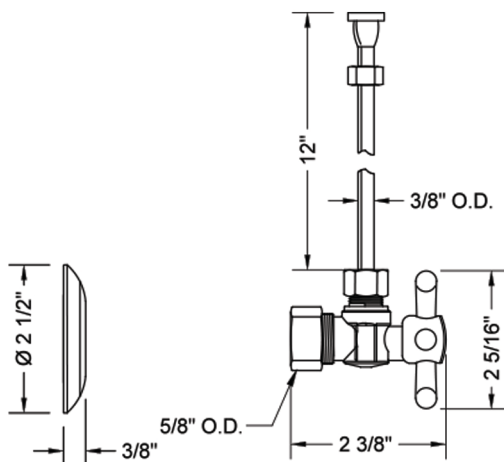

Quarter Turn Angle Pattern 5/8" O.D. Compression (Fits 1/2" Copper) x 3/8" O.D. Toilet Supply Kit Standard Cross Handle, 12" Supply Tube, Escutcheon

Model #: 621-71-

FEATURES:

- Complete Toilet Supply Kit
- Kit contains:
 - (1) Quarter Turn Angle Pattern 5/8" O.D. Compression (Fits 1/2" Copper) x 3/8" O.D. Supply Valve with Standard Cross Handle P/N 621
 - (1) 12" Copper Supply Tube P/N 771
 - (1) Escutcheon P/N 7463 (ULB P/N 6015)

SPECIFICATION DRAWING:

COMPONENTS	
DESCRIPTION	QTY:
ANGLE VALVE - STANDARD CROSS HANDLE	1
12" X 3/8" O.D. SUPPLY TUBE	1
ESCUTCHEON	1
PLASTIC FILL VALVE COUPLING NUT	1

AVAILABLE HANDLES: