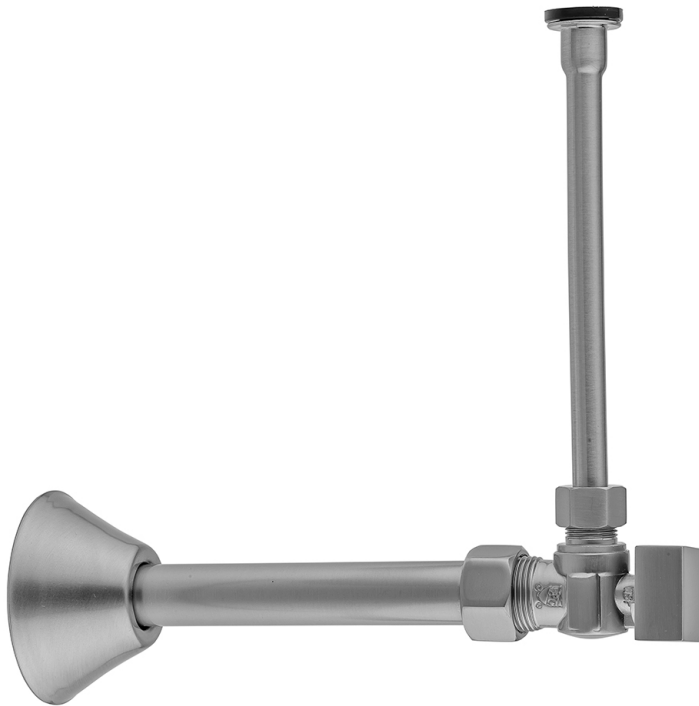

Quarter Turn Angle Pattern 5/8" O.D. Compression (Fits 1/2" Copper) x 3/8" O.D. Toilet Supply Kit Square Handle, 20" Supply Tube, Cover Tube, Escutcheon

Model #: 621-7-72CT-

FEATURES:

- Complete Toilet Supply Kit
- Kit contains:
 - (1) Quarter Turn Angle Pattern 5/8" O.D. Compression (Fits 1/2" Copper) x 3/8" O.D. Supply Valve with Square Handle P/N 621-7
 - (1) 20" Copper Supply Tubes P/N 772
 - (1) Bell Escutcheon P/N 7116
 - (1) Cover Tube P/N 579

AVAILABLE FINISHES:

Polished Chrome (PCH)	Satin Chrome (SC)	Bronze Umber (BU)
Satin Nickel (SN)	Pewter (PEW)	Caramel Bronze (CB)
Polished Nickel (PN)	Antique Brass (AB)	Antique Copper (ACU)
Oil-Rubbed Bronze (ORB)	Polished Brass (PB)	Polished Copper (PCU)
Vintage Bronze (VB)	Satin Brass (SB)	Matte Black (MBK)
Satin Gold (SG)	Polished Gold (PG)	Black Nickel (BKN)
Bombay Gold (BG)	Jewelers Gold (JG)	Europa Bronze (EB)
White (WH)	Sedona Beige (SDB)	Tristan Brass (TB)
Unlacquered Brass (ULB)	Satin Cooper (SCU)	

SPECIFICATION DRAWING:

COMPONENTS	
DESCRIPTION	QTY:
ANGLE VALVE - SQUARE HANDLE	1
20" X 3/8" O.D. SUPPLY TUBE	1
ESCUTCHEON	1
PLASTIC FILL VALVE COUPLING NUT	1
5 1/4" COVER TUBE	1

AVAILABLE HANDLES: