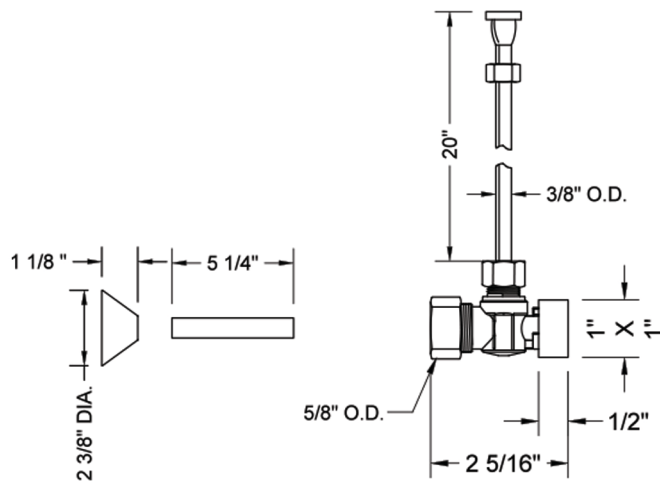

Quarter Turn Angle Pattern 5/8" O.D. Compression (Fits 1/2" Copper) x 3/8" O.D. Toilet Supply Kit Square Handle, 20" Supply Tube, Cover Tube, Escutcheon

Model #: 621-7-72CT-

FEATURES:

- Complete Toilet Supply Kit
- Kit contains:
 - (1) Quarter Turn Angle Pattern 5/8" O.D. Compression (Fits 1/2" Copper) x 3/8" O.D. Supply Valve with Square Handle P/N 621-7
 - (1) 20" Copper Supply Tubes P/N 772
 - (1) Bell Escutcheon P/N 7116
 - (1) Cover Tube P/N 579

SPECIFICATION DRAWING:

COMPONENTS	
DESCRIPTION	QTY:
ANGLE VALVE - SQUARE HANDLE	1
20" X 3/8" O.D. SUPPLY TUBE	1
ESCUTCHEON	1
PLASTIC FILL VALVE COUPLING NUT	1
5 1/4" COVER TUBE	1

AVAILABLE HANDLES: