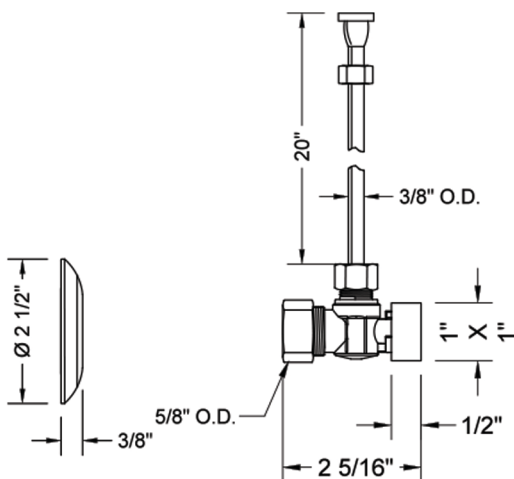

Quarter Turn Angle Pattern 5/8" O.D. Compression (Fits 1/2" Copper) x 3/8" O.D. Toilet Supply Kit Square Handle, 20" Supply Tube, Escutcheon

Model #: 621-7-72-

FEATURES:

- Complete Toilet Supply Kit
- Kit contains:
 - (1) Quarter Turn Angle Pattern 5/8" O.D. Compression (Fits 1/2" Copper) x 3/8" O.D. Supply Valve with Square Handle P/N 621-7
 - (1) 20" Copper Supply Tube P/N 772
 - (1) Escutcheon P/N 7463 (ULB P/N 6015)

SPECIFICATION DRAWING:

COMPONENTS	
DESCRIPTION	QTY:
ANGLE VALVE - SQUARE HANDLE	1
20" X 3/8" O.D. SUPPLY TUBE	1
ESCUTCHEON	1
PLASTIC FILL VALVE COUPLING NUT	1

AVAILABLE HANDLES: