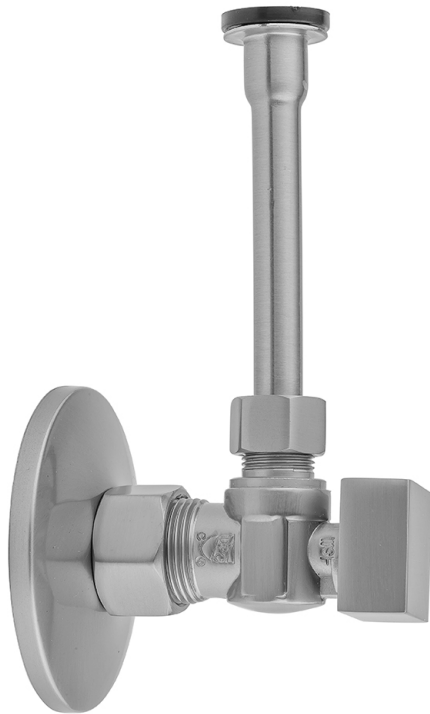

Quarter Turn Angle Pattern 5/8" O.D. Compression (Fits 1/2" Copper) x 3/8" O.D. Toilet Supply Kit Square Handle, 20" Supply Tube, Escutcheon

Model #: 621-7-72-

FEATURES:

- Complete Toilet Supply Kit
- Kit contains:
 - (1) Quarter Turn Angle Pattern 5/8" O.D. Compression (Fits 1/2" Copper) x 3/8" O.D. Supply Valve with Square Handle P/N 621-7
 - (1) 20" Copper Supply Tube P/N 772
 - (1) Escutcheon P/N 7463 (ULB P/N 6015)

AVAILABLE FINISHES:

Polished Chrome (PCH)	Satin Chrome (SC)	Bronze Umber (BU)
Satin Nickel (SN)	Pewter (PEW)	Caramel Bronze (CB)
Polished Nickel (PN)	Antique Brass (AB)	Antique Copper (ACU)
Oil-Rubbed Bronze (ORB)	Polished Brass (PB)	Polished Copper (PCU)
Vintage Bronze (VB)	Satin Brass (SB)	Matte Black (MBK)
Satin Gold (SG)	Polished Gold (PG)	Black Nickel (BKN)
Bombay Gold (BG)	Jewelers Gold (JG)	Europa Bronze (EB)
White (WH)	Sedona Beige (SDB)	Tristan Brass (TB)
Unlacquered Brass (ULB)	Satin Cooper (SCU)	

SPECIFICATION DRAWING:

COMPONENTS	
DESCRIPTION	QTY:
ANGLE VALVE - SQUARE HANDLE	1
20" X 3/8" O.D. SUPPLY TUBE	1
ESCUTCHEON	1
PLASTIC FILL VALVE COUPLING NUT	1

AVAILABLE HANDLES: