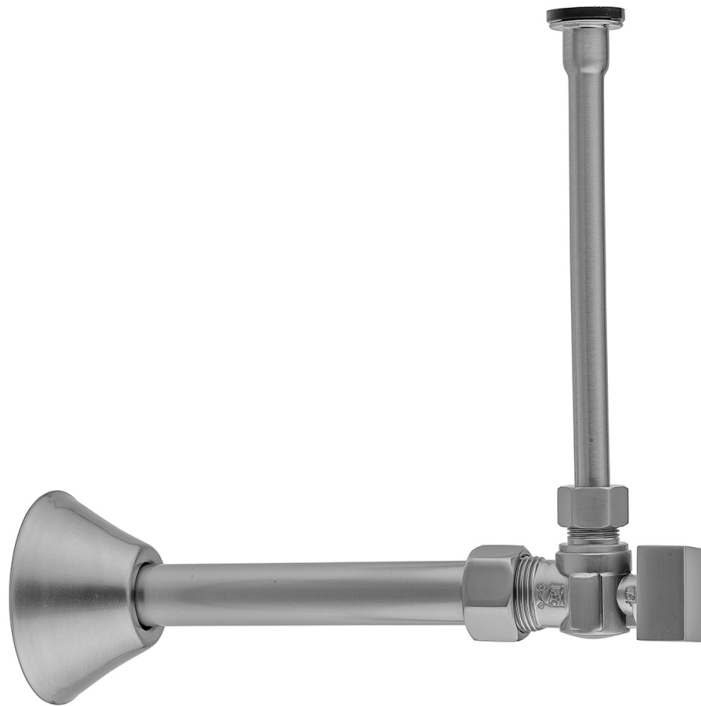

Quarter Turn Angle Pattern 5/8" O.D. Compression (Fits 1/2" Copper) x 3/8" O.D. Toilet Supply Kit Square Handle, 12" Supply Tube, Cover Tube, Escutcheon

Model #: 621-7-71CT-

FEATURES:

- Complete Toilet Supply Kit
- Kit contains:
 - (1) Quarter Turn Angle Pattern 5/8" O.D. Compression (Fits 1/2" Copper) x 3/8" O.D. Supply Valve with Square Handle P/N 621-7
 - (1) 12" Copper Supply Tubes P/N 771
 - (1) Bell Escutcheon P/N 7116
 - (1) Cover Tube P/N 579

AVAILABLE FINISHES:

Polished Chrome (PCH)	Satin Chrome (SC)	Bronze Umber (BU)
Satin Nickel (SN)	Pewter (PEW)	Caramel Bronze (CB)
Polished Nickel (PN)	Antique Brass (AB)	Antique Copper (ACU)
Oil-Rubbed Bronze (ORB)	Polished Brass (PB)	Polished Copper (PCU)
Vintage Bronze (VB)	Satin Brass (SB)	Matte Black (MBK)
Satin Gold (SG)	Polished Gold (PG)	Black Nickel (BKN)
Bombay Gold (BG)	Jewelers Gold (JG)	Europa Bronze (EB)
White (WH)	Sedona Beige (SDB)	Tristan Brass (TB)
Unlacquered Brass (ULB)	Satin Cooper (SCU)	

SPECIFICATION DRAWING:

COMPONENTS	
DESCRIPTION	QTY:
ANGLE VALVE - CONTEMPO CROSS HANDLE	1
12" X 3/8" O.D. SUPPLY TUBE	1
ESCUTCHEON	1
PLASTIC FILL VALVE COUPLING NUT	1
5 1/4" COVER TUBE	1

AVAILABLE HANDLES: