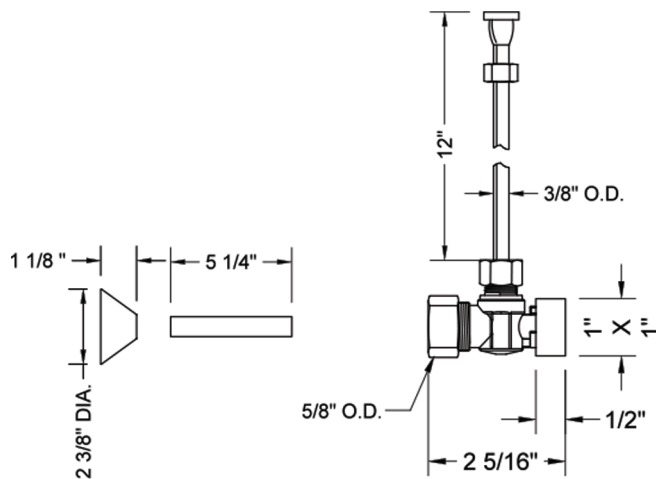

Quarter Turn Angle Pattern 5/8" O.D. Compression (Fits 1/2" Copper) x 3/8" O.D. Toilet Supply Kit Square Handle, 12" Supply Tube, Cover Tube, Escutcheon

Model #: 621-7-71CT-

FEATURES:

- Complete Toilet Supply Kit
- Kit contains:
 - (1) Quarter Turn Angle Pattern 5/8" O.D. Compression (Fits 1/2" Copper) x 3/8" O.D. Supply Valve with Square Handle P/N 621-7
 - (1) 12" Copper Supply Tubes P/N 771
 - (1) Bell Escutcheon P/N 7116
 - (1) Cover Tube P/N 579

SPECIFICATION DRAWING:

COMPONENTS	
DESCRIPTION	QTY:
ANGLE VALVE - CONTEMPO CROSS HANDLE	1
12" X 3/8" O.D. SUPPLY TUBE	1
ESCUTCHEON	1
PLASTIC FILL VALVE COUPLING NUT	1
5 1/4" COVER TUBE	1

AVAILABLE HANDLES: