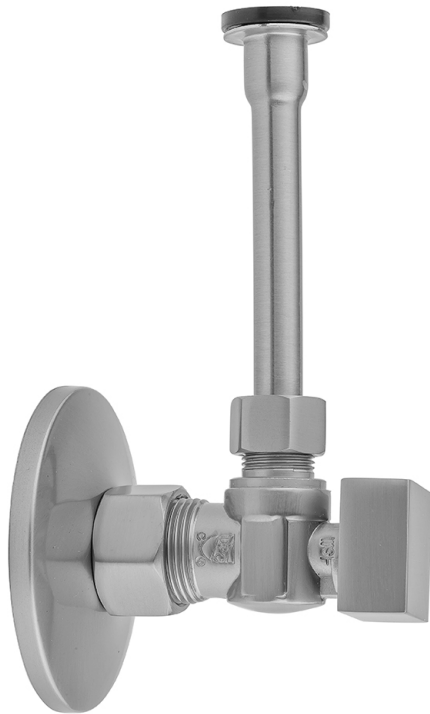

Quarter Turn Angle Pattern 5/8" O.D. Compression (Fits 1/2" Copper) x 3/8" O.D. Toilet Supply Kit Square Handle, 12" Supply Tubes, Escutcheon

Model #: 621-7-71-

FEATURES:

- Complete Toilet Supply Kit
- Kit contains:
 - (1) Quarter Turn Angle Pattern 5/8" O.D. Compression (Fits 1/2" Copper) x 3/8" O.D. Supply Valve with Square Handle P/N 621-7
 - (1) 12" Copper Supply Tube P/N 771
 - (1) Escutcheon P/N 7463 (ULB P/N 6015)

AVAILABLE FINISHES:

Polished Chrome (PCH)	Satin Chrome (SC)	Bronze Umber (BU)
Satin Nickel (SN)	Pewter (PEW)	Caramel Bronze (CB)
Polished Nickel (PN)	Antique Brass (AB)	Antique Copper (ACU)
Oil-Rubbed Bronze (ORB)	Polished Brass (PB)	Polished Copper (PCU)
Vintage Bronze (VB)	Satin Brass (SB)	Matte Black (MBK)
Satin Gold (SG)	Polished Gold (PG)	Black Nickel (BKN)
Bombay Gold (BG)	Jewelers Gold (JG)	Europa Bronze (EB)
White (WH)	Sedona Beige (SDB)	Tristan Brass (TB)
Unlacquered Brass (ULB)	Satin Cooper (SCU)	

SPECIFICATION DRAWING:

COMPONENTS	
DESCRIPTION	QTY.
ANGLE VALVE - SQUARE HANDLE	1
12" X 3/8" O.D. SUPPLY TUBE	1
ESCUTCHEON	1
PLASTIC FILL VALVE COUPLING NUT	1

AVAILABLE HANDLES: