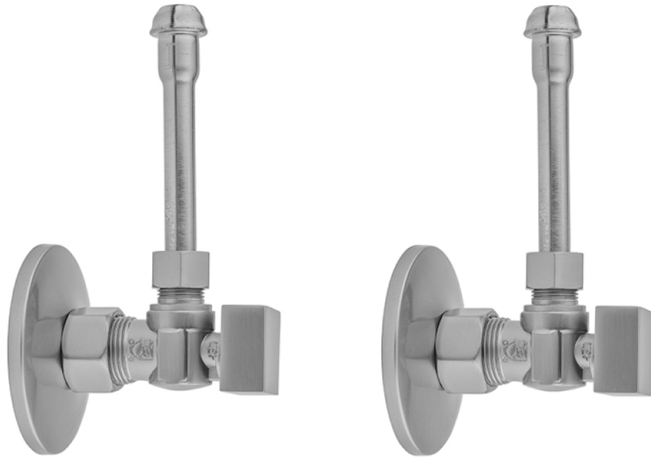

Quarter Turn Angle Pattern 5/8" O.D. Compression (Fits 1/2" Copper) x 3/8" O.D. Faucet Supply Kit with Square Handle, 20" Supply Tubes, Escutcheons  
**Model #: 621-7-62-**

**FEATURES:**

- Complete Faucet Supply Kit
- Kit contains:
  - (2) Quarter Turn Angle Pattern 5/8" O.D. Compression (Fits 1/2" Copper) x 3/8" O.D. Supply Valve with Square Handle P/N 621-7
  - (2) 20" Copper Supply Tubes P/N 662
  - (2) Escutcheons P/N 7463 (ULB P/N 6015)

**AVAILABLE FINISHES:**

Polished Chrome (PCH)	Satin Chrome (SC)	Bronze Umber (BU)
Satin Nickel (SN)	Pewter (PEW)	Caramel Bronze (CB)
Polished Nickel (PN)	Antique Brass (AB)	Antique Copper (ACU)
Oil-Rubbed Bronze (ORB)	Polished Brass (PB)	Polished Copper (PCU)
Vintage Bronze (VB)	Satin Brass (SB)	Matte Black (MBK)
Satin Gold (SG)	Polished Gold (PG)	Black Nickel (BKN)
Bombay Gold (BG)	Jewelers Gold (JG)	Europa Bronze (EB)
White (WH)	Sedona Beige (SDB)	Tristan Brass (TB)
Unlacquered Brass (ULB)	Satin Cooper (SCU)	

**SPECIFICATION DRAWING:**

COMPONENTS	
DESCRIPTION	QTY:
ANGLE VALVE - SQUARE HANDLE	2
20" x 3/8" O.D. SUPPLY TUBE	2
ESCUTCHEON	2

**AVAILABLE HANDLES:**