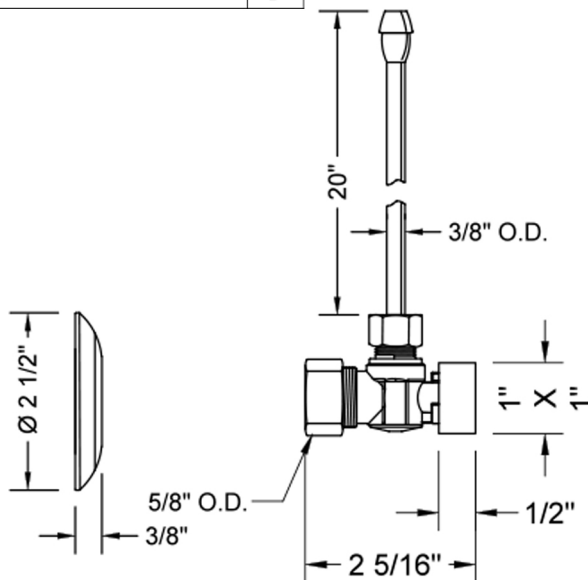

Quarter Turn Angle Pattern 5/8" O.D. Compression (Fits 1/2" Copper) x 3/8" O.D. Faucet Supply Kit with Square Handle, 20" Supply Tubes, Escutcheons  
**Model #: 621-7-62-**

**FEATURES:**

- Complete Faucet Supply Kit
- Kit contains:
  - (2) Quarter Turn Angle Pattern 5/8" O.D. Compression (Fits 1/2" Copper) x 3/8" O.D. Supply Valve with Square Handle P/N 621-7
  - (2) 20" Copper Supply Tubes P/N 662
  - (2) Escutcheons P/N 7463 (ULB P/N 6015)

**SPECIFICATION DRAWING:**

COMPONENTS	
DESCRIPTION	QTY:
ANGLE VALVE - SQUARE HANDLE	2
20" x 3/8" O.D. SUPPLY TUBE	2
ESCUTCHEON	2

**AVAILABLE HANDLES:**