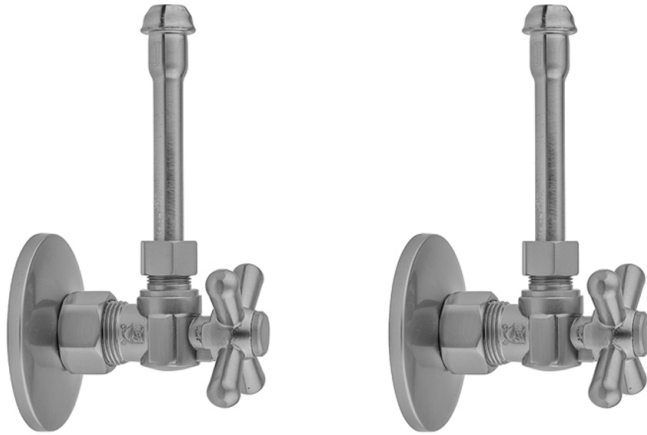

Quarter Turn Angle Pattern 5/8" O.D. Compression (Fits 1/2" Copper) x 3/8" O.D. Faucet Supply Kit with Standard Cross Handle, 20" Supply Tubes, Escutcheons

Model #: 621-62-

FEATURES:

- Complete Faucet Supply Kit
- Kit contains:
 - (2) Quarter Turn Angle Pattern 5/8" O.D. Compression (Fits 1/2" Copper) x 3/8" O.D. Supply Valve with Standard Cross Handle P/N 621
 - (2) 20" Copper Supply Tubes P/N 662
 - (2) Escutcheons P/N 7463 (ULB P/N 6015)

AVAILABLE FINISHES:

Polished Chrome (PCH)	Satin Chrome (SC)	Bronze Umber (BU)
Satin Nickel (SN)	Pewter (PEW)	Caramel Bronze (CB)
Polished Nickel (PN)	Antique Brass (AB)	Antique Copper (ACU)
Oil-Rubbed Bronze (ORB)	Polished Brass (PB)	Polished Copper (PCU)
Vintage Bronze (VB)	Satin Brass (SB)	Matte Black (MBK)
Satin Gold (SG)	Polished Gold (PG)	Black Nickel (BKN)
Bombay Gold (BG)	Jewelers Gold (JG)	Europa Bronze (EB)
White (WH)	Sedona Beige (SDB)	Tristan Brass (TB)
Unlacquered Brass (ULB)	Satin Cooper (SCU)	

SPECIFICATION DRAWING:

COMPONENTS	
DESCRIPTION	QTY:
ANGLE VALVE - STANDARD CROSS HANDLE	2
20" x 3/8" O.D. SUPPLY TUBE	2
ESCUTCHEON	2

AVAILABLE HANDLES: