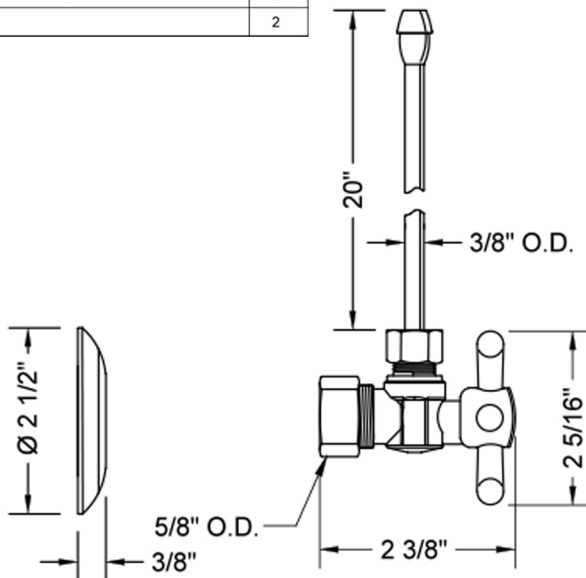

Quarter Turn Angle Pattern 5/8" O.D. Compression (Fits 1/2" Copper) x 3/8" O.D. Faucet Supply Kit with Standard Cross Handle, 20" Supply Tubes, Escutcheons

Model #: 621-62-

FEATURES:

- Complete Faucet Supply Kit
- Kit contains:
 - (2) Quarter Turn Angle Pattern 5/8" O.D. Compression (Fits 1/2" Copper) x 3/8" O.D. Supply Valve with Standard Cross Handle P/N 621
 - (2) 20" Copper Supply Tubes P/N 662
 - (2) Escutcheons P/N 7463 (ULB P/N 6015)

SPECIFICATION DRAWING:

COMPONENTS	
DESCRIPTION	QTY:
ANGLE VALVE - STANDARD CROSS HANDLE	2
20" x 3/8" O.D. SUPPLY TUBE	2
ESCUTCHEON	2

AVAILABLE HANDLES: