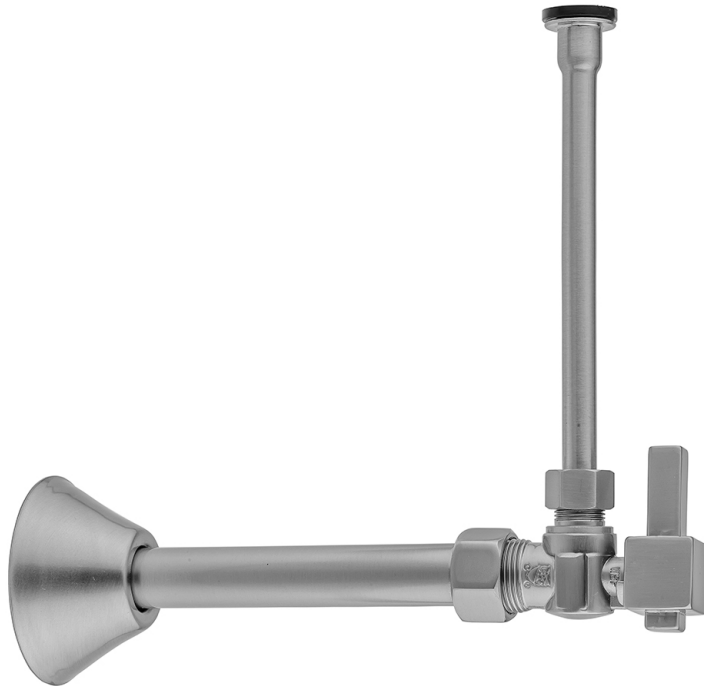

Quarter Turn Angle Pattern 5/8" O.D. Compression (Fits 1/2" Copper) x 3/8" O.D. Toilet Supply Kit Square Lever Handle, 20" Supply Tube Cover Tube, Escutcheon  
**Model #: 621-6-72CT-**

**FEATURES:**

- Complete Toilet Supply Kit
- Kit contains:
  - (1) Quarter Turn Angle Pattern 5/8" O.D. Compression (Fits 1/2" Copper) x 3/8" O.D. Supply Valve with Square Lever Handle P/N 621-6
  - (1) 20" Copper Supply Tubes P/N 772
  - (1) Bell Escutcheon P/N 7116
  - (1) Cover Tube P/N 579

**AVAILABLE FINISHES:**

Polished Chrome (PCH)	Satin Chrome (SC)	Bronze Umber (BU)
Satin Nickel (SN)	Pewter (PEW)	Caramel Bronze (CB)
Polished Nickel (PN)	Antique Brass (AB)	Antique Copper (ACU)
Oil-Rubbed Bronze (ORB)	Polished Brass (PB)	Polished Copper (PCU)
Vintage Bronze (VB)	Satin Brass (SB)	Matte Black (MBK)
Satin Gold (SG)	Polished Gold (PG)	Black Nickel (BKN)
Bombay Gold (BG)	Jewelers Gold (JG)	Europa Bronze (EB)
White (WH)	Sedona Beige (SDB)	Tristan Brass (TB)
Unlacquered Brass (ULB)	Satin Cooper (SCU)	

**SPECIFICATION DRAWING:**

COMPONENTS	
DESCRIPTION	QTY:
ANGLE VALVE - SQUARE LEVER HANDLE	1
20" X 3/8" O.D. SUPPLY TUBE	1
ESCUTCHEON	1
PLASTIC FILL VALVE COUPLING NUT	1
5 1/4" COVER TUBE	1

**AVAILABLE HANDLES:**