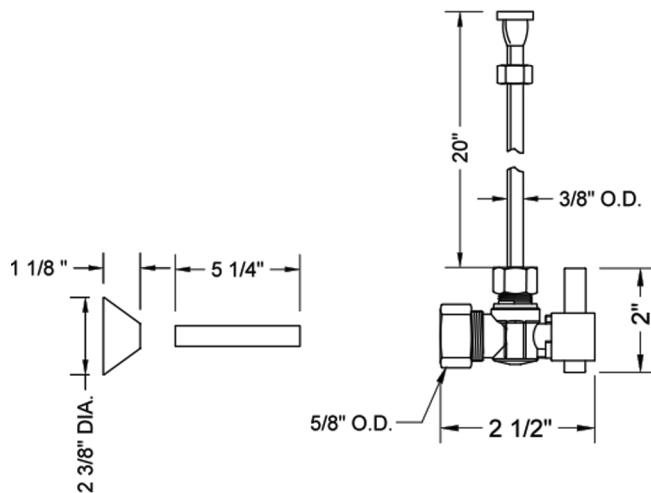

Quarter Turn Angle Pattern 5/8" O.D. Compression (Fits 1/2" Copper) x 3/8" O.D. Toilet Supply Kit Square Lever Handle, 20" Supply Tube Cover Tube, Escutcheon  
**Model #: 621-6-72CT-**

**FEATURES:**

- Complete Toilet Supply Kit
- Kit contains:
  - (1) Quarter Turn Angle Pattern 5/8" O.D. Compression (Fits 1/2" Copper) x 3/8" O.D. Supply Valve with Square Lever Handle P/N 621-6
  - (1) 20" Copper Supply Tubes P/N 772
  - (1) Bell Escutcheon P/N 7116
  - (1) Cover Tube P/N 579

**SPECIFICATION DRAWING:**

COMPONENTS	
DESCRIPTION	QTY:
ANGLE VALVE - SQUARE LEVER HANDLE	1
20" X 3/8" O.D. SUPPLY TUBE	1
ESCUTCHEON	1
PLASTIC FILL VALVE COUPLING NUT	1
5 1/4" COVER TUBE	1

**AVAILABLE HANDLES:**