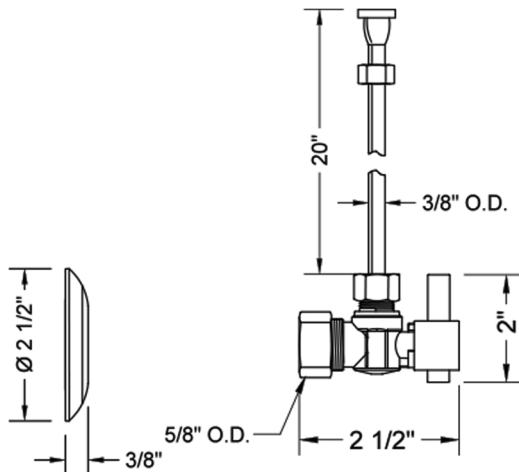

Quarter Turn Angle Pattern 5/8" O.D. Compression (Fits 1/2" Copper) x 3/8" O.D. Toilet Supply Kit Square Lever Handle, 20" Supply Tube, Escutcheon
Model #: 621-6-72-

FEATURES:

- Complete Toilet Supply Kit
- Kit contains:
 - (1) Quarter Turn Angle Pattern 5/8" O.D. Compression (Fits 1/2" Copper) x 3/8" O.D. Supply Valve with Square Lever Handle P/N 621-6
 - (1) 20" Copper Supply Tube P/N 772
 - (1) Escutcheon P/N 7463 (ULB P/N 6015)

SPECIFICATION DRAWING:

COMPONENTS	
DESCRIPTION	QTY:
ANGLE VALVE - SQUARE LEVER HANDLE	1
20" X 3/8" O.D. SUPPLY TUBE	1
ESCUTCHEON	1
PLASTIC FILL VALVE COUPLING NUT	1

AVAILABLE HANDLES: