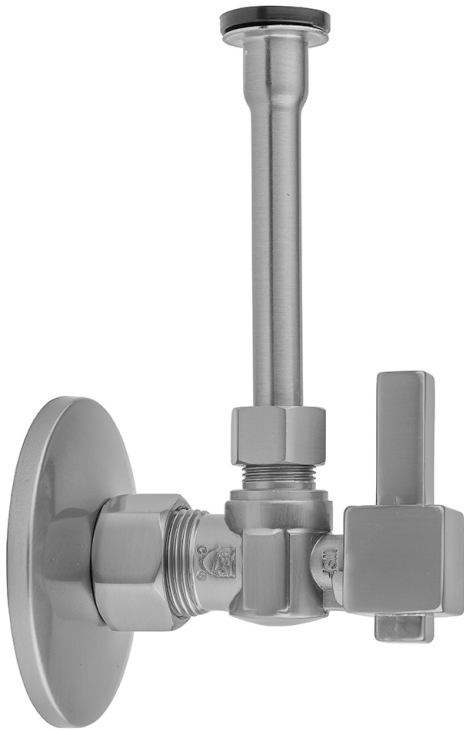

Quarter Turn Angle Pattern 5/8" O.D. Compression (Fits 1/2" Copper) x 3/8" O.D. Toilet Supply Kit Square Lever Handle, 20" Supply Tube, Escutcheon
Model #: 621-6-72-

FEATURES:

- Complete Toilet Supply Kit
- Kit contains:
 - (1) Quarter Turn Angle Pattern 5/8" O.D. Compression (Fits 1/2" Copper) x 3/8" O.D. Supply Valve with Square Lever Handle P/N 621-6
 - (1) 20" Copper Supply Tube P/N 772
 - (1) Escutcheon P/N 7463 (ULB P/N 6015)

AVAILABLE FINISHES:

Polished Chrome (PCH)	Satin Chrome (SC)	Bronze Umber (BU)
Satin Nickel (SN)	Pewter (PEW)	Caramel Bronze (CB)
Polished Nickel (PN)	Antique Brass (AB)	Antique Copper (ACU)
Oil-Rubbed Bronze (ORB)	Polished Brass (PB)	Polished Copper (PCU)
Vintage Bronze (VB)	Satin Brass (SB)	Matte Black (MBK)
Satin Gold (SG)	Polished Gold (PG)	Black Nickel (BKN)
Bombay Gold (BG)	Jewelers Gold (JG)	Europa Bronze (EB)
White (WH)	Sedona Beige (SDB)	Tristan Brass (TB)
Unlacquered Brass (ULB)	Satin Cooper (SCU)	

SPECIFICATION DRAWING:

COMPONENTS	
DESCRIPTION	QTY:
ANGLE VALVE - SQUARE LEVER HANDLE	1
20" X 3/8" O.D. SUPPLY TUBE	1
ESCUTCHEON	1
PLASTIC FILL VALVE COUPLING NUT	1

AVAILABLE HANDLES: