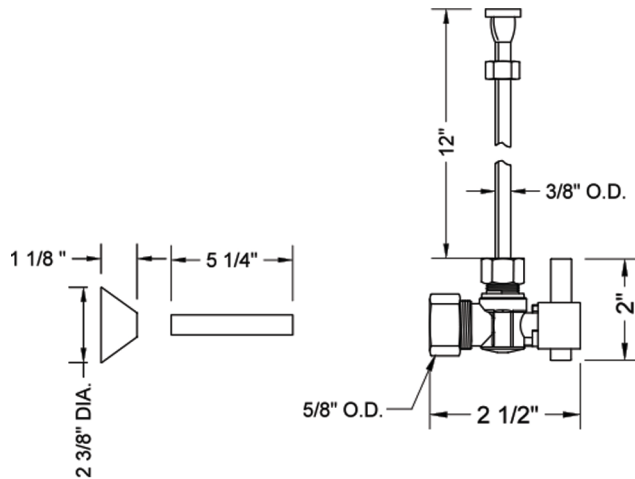

Quarter Turn Angle Pattern 5/8" O.D. Compression (Fits 1/2" Copper) x 3/8" O.D. Toilet Supply Kit Square Lever Handle, 12" Supply Tube, Cover Tube, Escutcheon  
**Model #: 621-6-71CT-**

**FEATURES:**

- Complete Toilet Supply Kit
- Kit contains:
  - (1) Quarter Turn Angle Pattern 5/8" O.D. Compression (Fits 1/2" Copper) x 3/8" O.D. Supply Valve with Square Lever Handle P/N 621-6
  - (1) 12" Copper Supply Tubes P/N 771
  - (1) Bell Escutcheon P/N 7116
  - (1) Cover Tube P/N 579

**SPECIFICATION DRAWING:**

COMPONENTS	
DESCRIPTION	QTY:
ANGLE VALVE - CONTEMPO CROSS HANDLE	1
12" X 3/8" O.D. SUPPLY TUBE	1
ESCUTCHEON	1
PLASTIC FILL VALVE COUPLING NUT	1
5 1/4" COVER TUBE	1

**AVAILABLE HANDLES:**