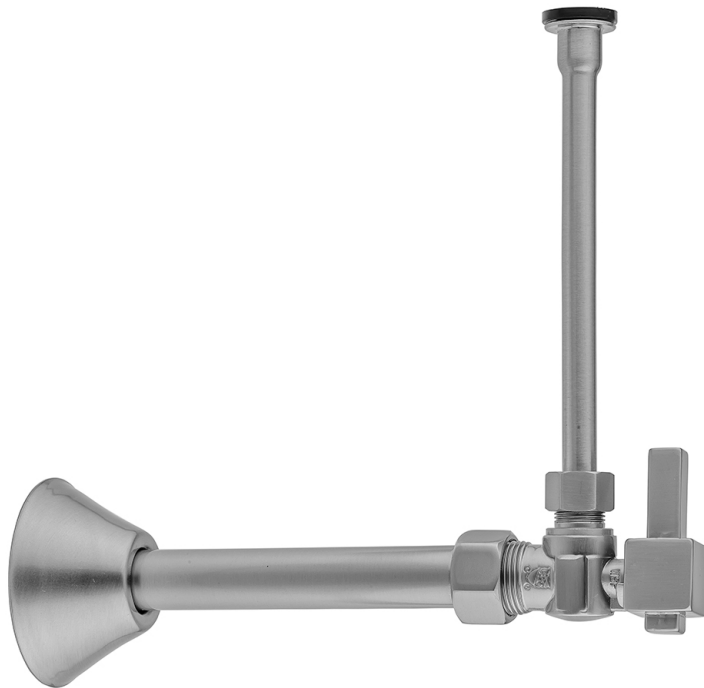

Quarter Turn Angle Pattern 5/8" O.D. Compression (Fits 1/2" Copper) x 3/8" O.D. Toilet Supply Kit Square Lever Handle, 12" Supply Tube, Cover Tube, Escutcheon  
**Model #: 621-6-71CT-**

**FEATURES:**

- Complete Toilet Supply Kit
- Kit contains:
  - (1) Quarter Turn Angle Pattern 5/8" O.D. Compression (Fits 1/2" Copper) x 3/8" O.D. Supply Valve with Square Lever Handle P/N 621-6
  - (1) 12" Copper Supply Tubes P/N 771
  - (1) Bell Escutcheon P/N 7116
  - (1) Cover Tube P/N 579

**AVAILABLE FINISHES:**

Polished Chrome (PCH)	Satin Chrome (SC)	Bronze Umber (BU)
Satin Nickel (SN)	Pewter (PEW)	Caramel Bronze (CB)
Polished Nickel (PN)	Antique Brass (AB)	Antique Copper (ACU)
Oil-Rubbed Bronze (ORB)	Polished Brass (PB)	Polished Copper (PCU)
Vintage Bronze (VB)	Satin Brass (SB)	Matte Black (MBK)
Satin Gold (SG)	Polished Gold (PG)	Black Nickel (BKN)
Bombay Gold (BG)	Jewelers Gold (JG)	Europa Bronze (EB)
White (WH)	Sedona Beige (SDB)	Tristan Brass (TB)
Unlacquered Brass (ULB)	Satin Cooper (SCU)	

**SPECIFICATION DRAWING:**

COMPONENTS	
DESCRIPTION	QTY:
ANGLE VALVE - CONTEMPO CROSS HANDLE	1
12" X 3/8" O.D. SUPPLY TUBE	1
ESCUTCHEON	1
PLASTIC FILL VALVE COUPLING NUT	1
5 1/4" COVER TUBE	1

**AVAILABLE HANDLES:**