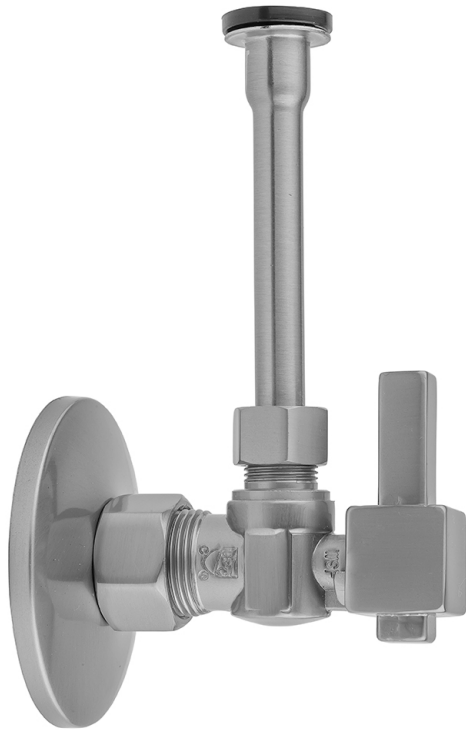

Quarter Turn Angle Pattern 5/8" O.D. Compression (Fits 1/2" Copper) x 3/8" O.D. Toilet Supply Kit Square Lever Handle, 12" Supply Tube, Escutcheon
Model #: 621-6-71-

FEATURES:

- Complete Toilet Supply Kit
- Kit contains:
 - (1) Quarter Turn Angle Pattern 5/8" O.D. Compression (Fits 1/2" Copper) x 3/8" O.D. Supply Valve with Square Lever Handle P/N 621-6
 - (1) 12" Copper Supply Tube P/N 771
 - (1) Escutcheon P/N 7463 (ULB P/N 6015)

AVAILABLE FINISHES:

Polished Chrome (PCH)	Satin Chrome (SC)	Bronze Umber (BU)
Satin Nickel (SN)	Pewter (PEW)	Caramel Bronze (CB)
Polished Nickel (PN)	Antique Brass (AB)	Antique Copper (ACU)
Oil-Rubbed Bronze (ORB)	Polished Brass (PB)	Polished Copper (PCU)
Vintage Bronze (VB)	Satin Brass (SB)	Matte Black (MBK)
Satin Gold (SG)	Polished Gold (PG)	Black Nickel (BKN)
Bombay Gold (BG)	Jewelers Gold (JG)	Europa Bronze (EB)
White (WH)	Sedona Beige (SDB)	Tristan Brass (TB)
Unlacquered Brass (ULB)	Satin Cooper (SCU)	

SPECIFICATION DRAWING:

COMPONENTS	
DESCRIPTION	QTY:
ANGLE VALVE - SQUARE LEVER HANDLE	1
12" X 3/8" O.D. SUPPLY TUBE	1
ESCUTCHEON	1
PLASTIC FILL VALVE COUPLING NUT	1

AVAILABLE HANDLES: