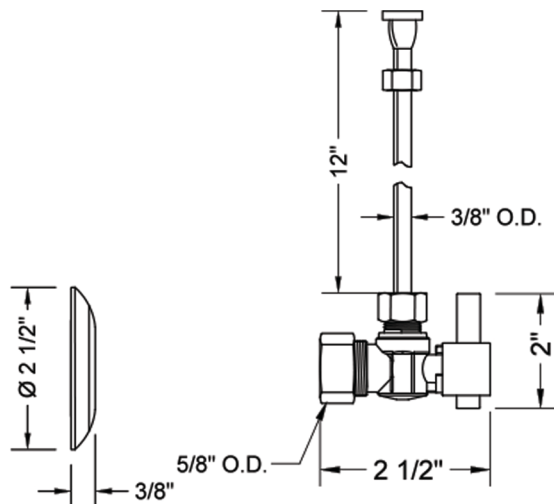

Quarter Turn Angle Pattern 5/8" O.D. Compression (Fits 1/2" Copper) x 3/8" O.D. Toilet Supply Kit Square Lever Handle, 12" Supply Tube, Escutcheon
Model #: 621-6-71-

FEATURES:

- Complete Toilet Supply Kit
- Kit contains:
 - (1) Quarter Turn Angle Pattern 5/8" O.D. Compression (Fits 1/2" Copper) x 3/8" O.D. Supply Valve with Square Lever Handle P/N 621-6
 - (1) 12" Copper Supply Tube P/N 771
 - (1) Escutcheon P/N 7463 (ULB P/N 6015)

SPECIFICATION DRAWING:

COMPONENTS	
DESCRIPTION	QTY:
ANGLE VALVE - SQUARE LEVER HANDLE	1
12" X 3/8" O.D. SUPPLY TUBE	1
ESCUTCHEON	1
PLASTIC FILL VALVE COUPLING NUT	1

AVAILABLE HANDLES: