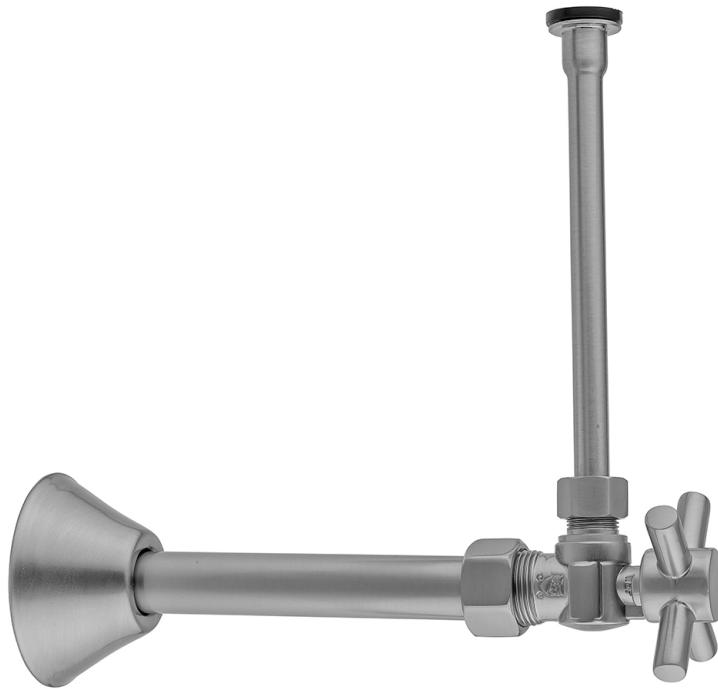

Quarter Turn Angle Pattern 5/8" O.D. Compression (Fits 1/2" Copper) x 3/8" O.D. Toilet Supply Kit Contempo Cross Handle, 12" Supply Tube, Cover Tube, Escutcheon  
**Model #: 621-4-71CT-**

**FEATURES:**

- Complete Toilet Supply Kit
- Kit contains:
  - (1) Quarter Turn Angle Pattern 5/8" O.D. Compression (Fits 1/2" Copper) x 3/8" O.D. Supply Valve with Contempo Cross Handle P/N 621-4
  - (1) 12" Copper Supply Tubes P/N 771
  - (1) Bell Escutcheon P/N 7116
  - (1) Cover Tube P/N 579

**AVAILABLE FINISHES:**

Polished Chrome (PCH)	Satin Chrome (SC)	Bronze Umber (BU)
Satin Nickel (SN)	Pewter (PEW)	Caramel Bronze (CB)
Polished Nickel (PN)	Antique Brass (AB)	Antique Copper (ACU)
Oil-Rubbed Bronze (ORB)	Polished Brass (PB)	Polished Copper (PCU)
Vintage Bronze (VB)	Satin Brass (SB)	Matte Black (MBK)
Satin Gold (SG)	Polished Gold (PG)	Black Nickel (BKN)
Bombay Gold (BG)	Jewelers Gold (JG)	Europa Bronze (EB)
White (WH)	Sedona Beige (SDB)	Tristan Brass (TB)
Unlacquered Brass (ULB)	Satin Cooper (SCU)	

**SPECIFICATION DRAWING:**

COMPONENTS	
DESCRIPTION	QTY:
ANGLE VALVE - CONTEMPO CROSS HANDLE	1
12" X 3/8" O.D. SUPPLY TUBE	1
ESCUTCHEON	1
PLASTIC FILL VALVE COUPLING NUT	1
5 1/4" COVER TUBE	1

**AVAILABLE HANDLES:**