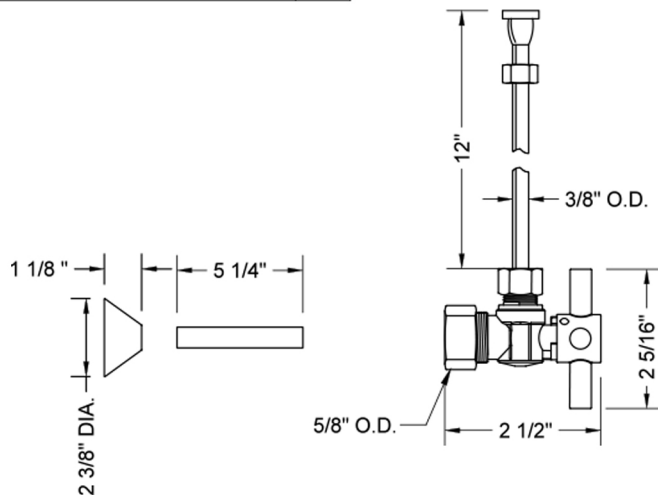

Quarter Turn Angle Pattern 5/8" O.D. Compression (Fits 1/2" Copper) x 3/8" O.D. Toilet Supply Kit Contempo Cross Handle, 12" Supply Tube, Cover Tube, Escutcheon  
**Model #: 621-4-71CT-**

**FEATURES:**

- Complete Toilet Supply Kit
- Kit contains:
  - (1) Quarter Turn Angle Pattern 5/8" O.D. Compression (Fits 1/2" Copper) x 3/8" O.D. Supply Valve with Contempo Cross Handle P/N 621-4
  - (1) 12" Copper Supply Tubes P/N 771
  - (1) Bell Escutcheon P/N 7116
  - (1) Cover Tube P/N 579

**SPECIFICATION DRAWING:**

COMPONENTS	
DESCRIPTION	QTY:
ANGLE VALVE - CONTEMPO CROSS HANDLE	1
12" X 3/8" O.D. SUPPLY TUBE	1
ESCUTCHEON	1
PLASTIC FILL VALVE COUPLING NUT	1
5 1/4" COVER TUBE	1

**AVAILABLE HANDLES:**