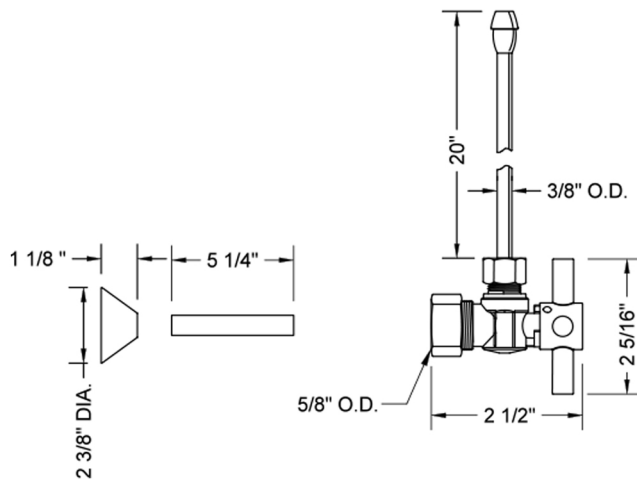

Quarter Turn Angle Pattern 5/8" O.D. Compression (Fits 1/2" Copper) x 3/8" O.D. Faucet Supply Kit Contempo Cross, 20" Supply Tubes, Cover Tube, Escutcheons

Model #: 621-4-62CT-

FEATURES:

- Complete Faucet Supply Kit
- Kit contains:
 - (2) Quarter Turn Angle Pattern 5/8" O.D. Compression (Fits 1/2" Copper) x 3/8" O.D. Supply Valve with Contempo Cross Handle P/N 621-4
 - (2) 20" Copper Supply Tubes P/N 662
 - (2) Bell Escutcheons P/N 7116
 - (2) Cover Tubes P/N 579

SPECIFICATION DRAWING:

COMPONENTS	
DESCRIPTION	QTY:
ANGLE VALVE - CONTEMPO CROSS HANDLE	2
3/8" O.D. SUPPLY TUBE	2
2 3/8" BELL ESCUTCHEON	2
5 1/4" COVER TUBE	2

AVAILABLE HANDLES: