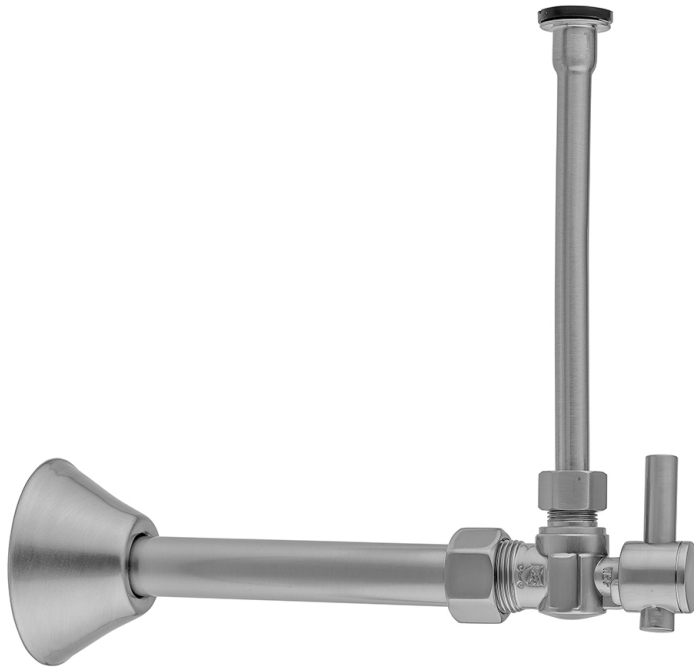

Quarter Turn Angle Pattern 5/8" O.D. Compression (Fits 1/2" Copper) x 3/8" O.D. Toilet Supply Kit Contempo Lever Handle, 20" Supply Tube, Cover Tube, Escutcheon
Model #: 621-2-72CT-

FEATURES:

- Complete Toilet Supply Kit
- Kit contains:
 - (1) Quarter Turn Angle Pattern 5/8" O.D. Compression (Fits 1/2" Copper) x 3/8" O.D. Supply Valve with Contempo Lever Handle P/N 621-2
 - (1) 20" Copper Supply Tubes P/N 772
 - (1) Bell Escutcheon P/N 7116
 - (1) Cover Tube P/N 579

AVAILABLE FINISHES:

Polished Chrome (PCH)	Satin Chrome (SC)	Bronze Umber (BU)
Satin Nickel (SN)	Pewter (PEW)	Caramel Bronze (CB)
Polished Nickel (PN)	Antique Brass (AB)	Antique Copper (ACU)
Oil-Rubbed Bronze (ORB)	Polished Brass (PB)	Polished Copper (PCU)
Vintage Bronze (VB)	Satin Brass (SB)	Matte Black (MBK)
Satin Gold (SG)	Polished Gold (PG)	Black Nickel (BKN)
Bombay Gold (BG)	Jewelers Gold (JG)	Europa Bronze (EB)
White (WH)	Sedona Beige (SDB)	Tristan Brass (TB)
Unlacquered Brass (ULB)	Satin Cooper (SCU)	

SPECIFICATION DRAWING:

COMPONENTS	
DESCRIPTION	QTY:
ANGLE VALVE - CONTEMPO LEVER HANDLE	1
20" X 3/8" O.D. SUPPLY TUBE	1
ESCUTCHEON	1
PLASTIC FILL VALVE COUPLING NUT	1
5 1/4" COVER TUBE	1

AVAILABLE HANDLES: