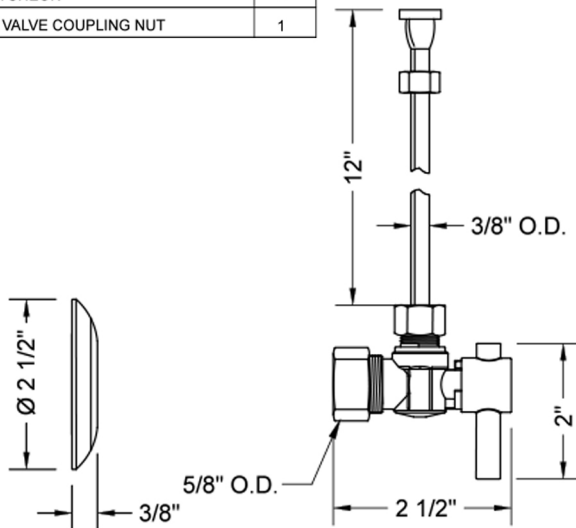

Quarter Turn Angle Pattern 5/8" O.D. Compression (Fits 1/2" Copper) x 3/8" O.D. Toilet Supply Kit Contempo Lever Handle, 12" Supply Tube, Escutcheon  
**Model #: 621-2-71-**

**FEATURES:**

- Complete Toilet Supply Kit
- Kit contains:
  - (1) Quarter Turn Angle Pattern 5/8" O.D. Compression (Fits 1/2" Copper) x 3/8" O.D. Supply Valve with Contempo Lever Handle P/N 621-2
  - (1) 12" Copper Supply Tube P/N 771
  - (1) Escutcheon P/N 7463 (ULB P/N 6015)

**SPECIFICATION DRAWING:**

COMPONENTS	
DESCRIPTION	QTY:
ANGLE VALVE - CONTEMPO LEVER HANDLE	1
12" X 3/8" O.D. SUPPLY TUBE	1
ESCUTCHEON	1
PLASTIC FILL VALVE COUPLING NUT	1

**AVAILABLE HANDLES:**