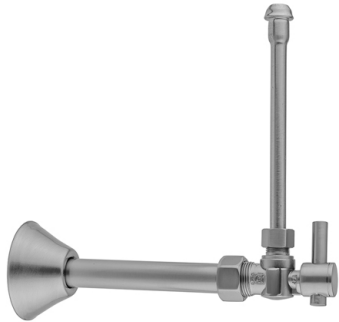

# Quarter Turn Angle Pattern 5/8" O.D. Compression (Fits 1/2" Copper) x 3/8" O.D. Faucet Supply Kit Contempo Lever, 20" Supply Tubes, Cover Tube, Escutcheons

**Model #: 621-2-62CT-**

## FEATURES:

- Complete Faucet Supply Kit
- Kit contains:
  - (2) Quarter Turn Angle Pattern 5/8" O.D. Compression (Fits 1/2" Copper) x 3/8" O.D. Supply Valve with Contempo Lever Handle P/N 621-2
  - (2) 20" Copper Supply Tubes P/N 662
  - (2) Bell Escutcheons P/N 7116
  - (2) Cover Tubes P/N 579

## AVAILABLE FINISHES:

Polished Chrome (PCH)	Satin Chrome (SC)	Bronze Umber (BU)
Satin Nickel (SN)	Pewter (PEW)	Caramel Bronze (CB)
Polished Nickel (PN)	Antique Brass (AB)	Antique Copper (ACU)
Oil-Rubbed Bronze (ORB)	Polished Brass (PB)	Polished Copper (PCU)
Vintage Bronze (VB)	Satin Brass (SB)	Matte Black (MBK)
Satin Gold (SG)	Polished Gold (PG)	Black Nickel (BKN)
Bombay Gold (BG)	Jewelers Gold (JG)	Europa Bronze (EB)
White (WH)	Sedona Beige (SDB)	Tristan Brass (TB)
Unlacquered Brass (ULB)	Satin Cooper (SCU)	

## SPECIFICATION DRAWING:

COMPONENTS	
DESCRIPTION	QTY:
ANGLE VALVE - CONTEMPO LEVER HANDLE	2
3/8" O.D. SUPPLY TUBE	2
2 3/8" BELL ESCUTCHEON	2
5 1/4" COVER TUBE	2