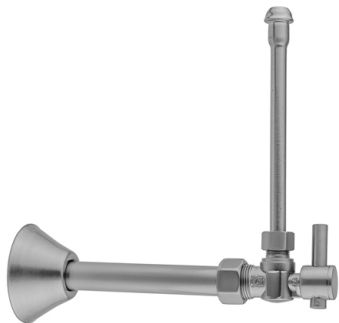

# Quarter Turn Angle Pattern 5/8" O.D. Compression (Fits 1/2" Copper) x 3/8" O.D. Faucet Supply Kit Contempo Lever, 20" Supply Tubes, Cover Tube, Escutcheons

**Model #: 621-2-62CT-**

## FEATURES:

- Complete Faucet Supply Kit
- Kit contains:
  - (2) Quarter Turn Angle Pattern 5/8" O.D. Compression (Fits 1/2" Copper) x 3/8" O.D. Supply Valve with Contempo Lever Handle P/N 621-2
  - (2) 20" Copper Supply Tubes P/N 662
  - (2) Bell Escutcheons P/N 7116
  - (2) Cover Tubes P/N 579

## AVAILABLE FINISHES:

Polished Chrome (PCH)	Satin Chrome (SC)	Bronze Umber (BU)
Satin Nickel (SN)	Pewter (PEW)	Caramel Bronze (CB)
Polished Nickel (PN)	Antique Brass (AB)	Antique Copper (ACU)
Oil-Rubbed Bronze (ORB)	Polished Brass (PB)	Polished Copper (PCU)
Vintage Bronze (VB)	Satin Brass (SB)	Matte Black (MBK)
Satin Gold (SG)	Polished Gold (PG)	Black Nickel (BKN)
Bombay Gold (BG)	Jewelers Gold (JG)	Europa Bronze (EB)
White (WH)	Sedona Beige (SDB)	Tristan Brass (TB)
Unlacquered Brass (ULB)	Satin Cooper (SCU)	

## SPECIFICATION DRAWING:

COMPONENTS	
DESCRIPTION	QTY:
ANGLE VALVE - CONTEMPO LEVER HANDLE	2
3/8" O.D. SUPPLY TUBE	2
2 3/8" BELL ESCUTCHEON	2
5 1/4" COVER TUBE	2