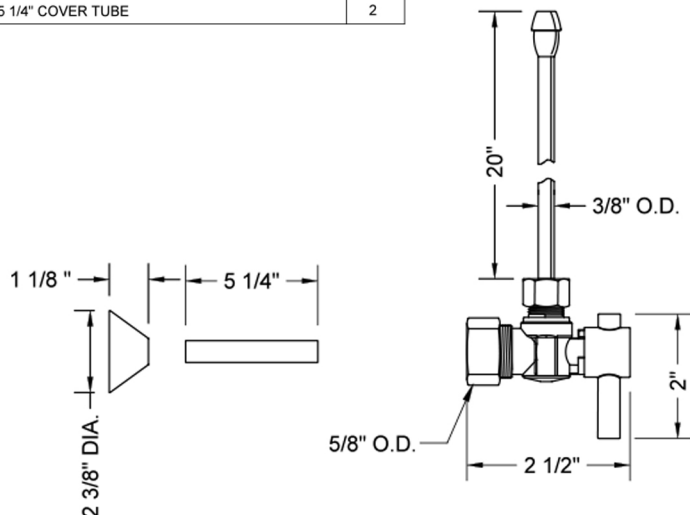

# Quarter Turn Angle Pattern 5/8" O.D. Compression (Fits 1/2" Copper) x 3/8" O.D. Faucet Supply Kit Contempo Lever, 20" Supply Tubes, Cover Tube, Escutcheons

**Model #: 621-2-62CT-**

## FEATURES:

- Complete Faucet Supply Kit
- Kit contains:
  - (2) Quarter Turn Angle Pattern 5/8" O.D. Compression (Fits 1/2" Copper) x 3/8" O.D. Supply Valve with Contempo Lever Handle P/N 621-2
  - (2) 20" Copper Supply Tubes P/N 662
  - (2) Bell Escutcheons P/N 7116
  - (2) Cover Tubes P/N 579

## SPECIFICATION DRAWING:

COMPONENTS	
DESCRIPTION	QTY:
ANGLE VALVE - CONTEMPO LEVER HANDLE	2
3/8" O.D. SUPPLY TUBE	2
2 3/8" BELL ESCUTCHEON	2
5 1/4" COVER TUBE	2