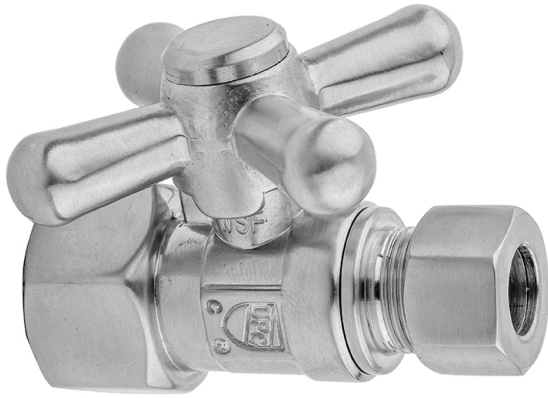

# Quarter Turn Straight Pattern 1/2" IPS x 1/2" O.D. Supply Valve with Standard Cross Handle

**Model #: 620-**

## FEATURES:

- Straight pattern IPS x 1/2" O.D. quarter turn ball valve
- 1/2" IPS inlet x 1/2" O.D. outlet
- All brass body and stem
- White Porcelain button available - "H", "C" & plain for standard cross handle only