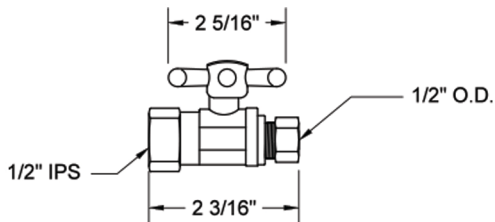

Quarter Turn Straight Pattern 1/2" IPS x 1/2" O.D. Supply Valve with Standard Cross Handle

Model #: 620-

FEATURES:

- Straight pattern IPS x 1/2" O.D. quarter turn ball valve
- 1/2" IPS inlet x 1/2" O.D. outlet
- All brass body and stem
- White Porcelain button available - "H", "C" & plain for standard cross handle only

AVAILABLE FINISHES:

Polished Chrome (PCH)	Satin Chrome (SC)	Bronze Umber (BU)
Satin Nickel (SN)	Pewter (PEW)	Caramel Bronze (CB)
Polished Nickel (PN)	Antique Brass (AB)	Antique Copper (ACU)
Oil-Rubbed Bronze (ORB)	Polished Brass (PB)	Polished Copper (PCU)
Vintage Bronze (VB)	Satin Brass (SB)	Matte Black (MBK)
Satin Gold (SG)	Polished Gold (PG)	Black Nickel (BKN)
Bombay Gold (BG)	Jewelers Gold (JG)	Europa Bronze (EB)
White (WH)	Sedona Beige (SDB)	Tristan Brass (TB)
Unlacquered Brass (ULB)	Satin Cooper (SCU)	

SPECIFICATION DRAWING:

AVAILABLE HANDLES:

COMPLIANCES:

Complies with: ASME A112.18.1-2012/CSA B125.1-12