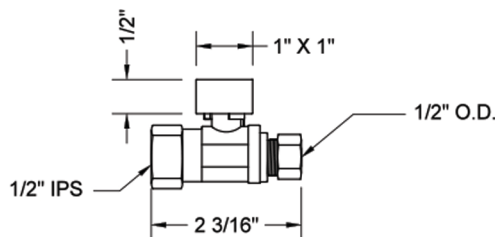

Quarter Turn Straight Pattern 1/2" IPS x 1/2" O.D. Supply Valve with Square Handle

Model #: 620-7-

FEATURES:

- Straight pattern IPS x 1/2" O.D. quarter turn ball valve
- 1/2" IPS inlet x 1/2" O.D. outlet
- All brass body and stem

AVAILABLE FINISHES:

Polished Chrome (PCH)	Satin Chrome (SC)	Bronze Umber (BU)
Satin Nickel (SN)	Pewter (PEW)	Caramel Bronze (CB)
Polished Nickel (PN)	Antique Brass (AB)	Antique Copper (ACU)
Oil-Rubbed Bronze (ORB)	Polished Brass (PB)	Polished Copper (PCU)
Vintage Bronze (VB)	Satin Brass (SB)	Matte Black (MBK)
Satin Gold (SG)	Polished Gold (PG)	Black Nickel (BKN)
Bombay Gold (BG)	Jewelers Gold (JG)	Europa Bronze (EB)
White (WH)	Sedona Beige (SDB)	Tristan Brass (TB)
Unlacquered Brass (ULB)	Satin Cooper (SCU)	

SPECIFICATION DRAWING: