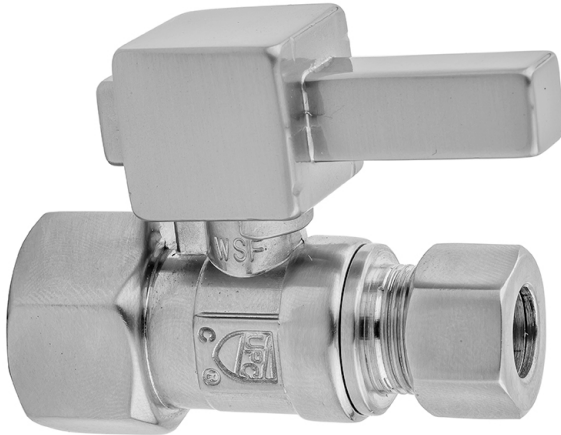

Quarter Turn Straight Pattern 1/2" IPS x 1/2" O.D. Supply Valve with Square Lever Handle

Model #: 620-6-

FEATURES:

- Straight pattern IPS x 1/2" O.D. quarter turn ball valve
- 1/2" IPS inlet x 1/2" O.D. outlet
- All brass body and stem

AVAILABLE FINISHES:

Polished Chrome (PCH)	Satin Chrome (SC)	Bronze Umber (BU)
Satin Nickel (SN)	Pewter (PEW)	Caramel Bronze (CB)
Polished Nickel (PN)	Antique Brass (AB)	Antique Copper (ACU)
Oil-Rubbed Bronze (ORB)	Polished Brass (PB)	Polished Copper (PCU)
Vintage Bronze (VB)	Satin Brass (SB)	Matte Black (MBK)
Satin Gold (SG)	Polished Gold (PG)	Black Nickel (BKN)
Bombay Gold (BG)	Jewelers Gold (JG)	Europa Bronze (EB)
White (WH)	Sedona Beige (SDB)	Tristan Brass (TB)
Unlacquered Brass (ULB)	Satin Cooper (SCU)	