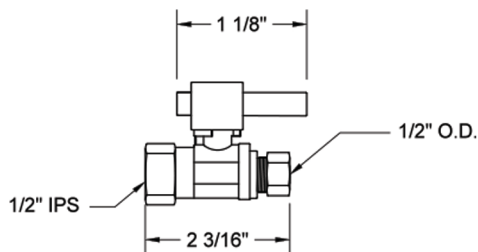

Quarter Turn Straight Pattern 1/2" IPS x 1/2" O.D. Supply Valve with Square Lever Handle

Model #: 620-6-

FEATURES:

- Straight pattern IPS x 1/2" O.D. quarter turn ball valve
- 1/2" IPS inlet x 1/2" O.D. outlet
- All brass body and stem

AVAILABLE FINISHES:

Polished Chrome (PCH)	Satin Chrome (SC)	Bronze Umber (BU)
Satin Nickel (SN)	Pewter (PEW)	Caramel Bronze (CB)
Polished Nickel (PN)	Antique Brass (AB)	Antique Copper (ACU)
Oil-Rubbed Bronze (ORB)	Polished Brass (PB)	Polished Copper (PCU)
Vintage Bronze (VB)	Satin Brass (SB)	Matte Black (MBK)
Satin Gold (SG)	Polished Gold (PG)	Black Nickel (BKN)
Bombay Gold (BG)	Jewelers Gold (JG)	Europa Bronze (EB)
White (WH)	Sedona Beige (SDB)	Tristan Brass (TB)
Unlacquered Brass (ULB)	Satin Cooper (SCU)	

SPECIFICATION DRAWING:

AVAILABLE HANDLES:

COMPLIANCES:

Complies with: ASME A112.18.1-2012/CSA B125.1-12