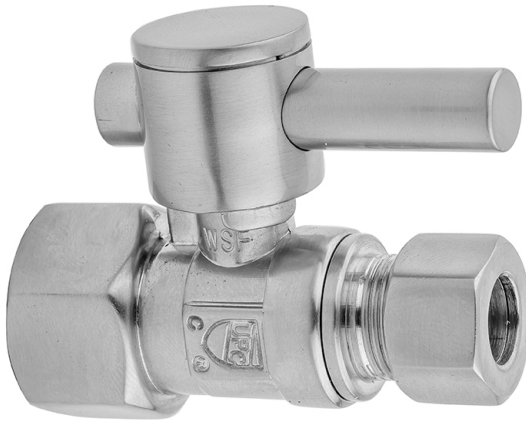

# Quarter Turn Straight Pattern 1/2" IPS x 1/2" O.D. Supply Valve with Contempo Lever Handle

**Model #: 620-2-**

## FEATURES:

- Straight pattern IPS x 1/2" O.D. quarter turn ball valve
- 1/2" IPS inlet x 1/2" O.D. outlet
- All brass body and stem