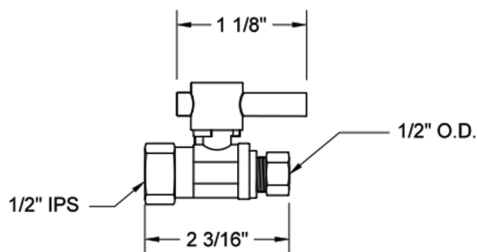

# Quarter Turn Straight Pattern 1/2" IPS x 1/2" O.D. Supply Valve with Contempo Lever Handle

**Model #: 620-2-**

## FEATURES:

- Straight pattern IPS x 1/2" O.D. quarter turn ball valve
- 1/2" IPS inlet x 1/2" O.D. outlet
- All brass body and stem

## SPECIFICATION DRAWING: