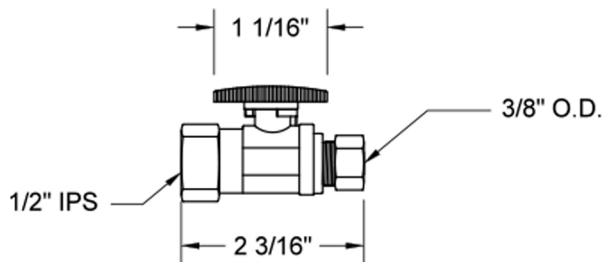

Quarter Turn Straight Pattern 1/2" IPS x 3/8" O.D. Supply Valve with Oval Handle

Model #: 619-8-

FEATURES:

- Straight pattern IPS x 3/8" O.D. quarter turn ball valve
- 1/2" IPS inlet x 3/8" O.D. outlet
- All brass body and stem

AVAILABLE FINISHES:

Polished Chrome (PCH)	Satin Chrome (SC)	Bronze Umber (BU)
Satin Nickel (SN)	Pewter (PEW)	Caramel Bronze (CB)
Polished Nickel (PN)	Antique Brass (AB)	Antique Copper (ACU)
Oil-Rubbed Bronze (ORB)	Polished Brass (PB)	Polished Copper (PCU)
Vintage Bronze (VB)	Satin Brass (SB)	Matte Black (MBK)
Satin Gold (SG)	Polished Gold (PG)	Black Nickel (BKN)
Bombay Gold (BG)	Jewelers Gold (JG)	Europa Bronze (EB)
White (WH)	Sedona Beige (SDB)	Tristan Brass (TB)
Satin Cooper (SCU)		

SPECIFICATION DRAWING:

AVAILABLE HANDLES:

COMPLIANCES:

Complies with: ASME A112.18.1-2012/CSA B125.1-12