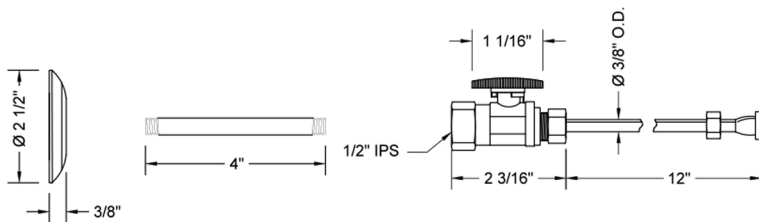

Quarter Turn Straight Pattern 1/2" IPS x 3/8" O.D. Toilet Supply Kit with Oval Handle, 12" Supply Tube, Escutcheon

Model #: 619-8-71-

FEATURES:

- Complete Toilet Supply Kit
- Kit contains:
 - (1) Quarter Turn Straight Pattern 1/2" IPS x 3/8" O.D. Supply Valve with Oval Handle P/N 619-8
 - (1) 12" Copper Supply Tube P/N 771
 - (1) Escutcheon P/N 741 (ULB P/N 6015)
 - (1) 1/2" Brass Nipple P/N 801-12.4

SPECIFICATION DRAWING:

COMPONENTS	
DESCRIPTION	QTY:
STRAIGHT VALVE - OVAL HANDLE	1
12" X 3/8" O.D. SUPPLY TUBE	1
ESCUTCHEON	1
PLASTIC FILL VALVE COUPLING NUT	1
4" NIPPLE	1

AVAILABLE HANDLES: