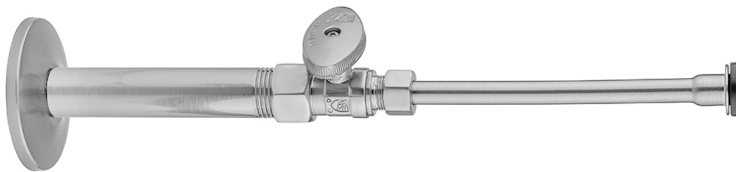

Quarter Turn Straight Pattern 1/2" IPS x 3/8" O.D. Toilet Supply Kit with Oval Handle, 12" Supply Tube, Escutcheon

Model #: 619-8-71-

FEATURES:

- Complete Toilet Supply Kit
- Kit contains:
 - (1) Quarter Turn Straight Pattern 1/2" IPS x 3/8" O.D. Supply Valve with Oval Handle P/N 619-8
 - (1) 12" Copper Supply Tube P/N 771
 - (1) Escutcheon P/N 741 (ULB P/N 6015)
 - (1) 1/2" Brass Nipple P/N 801-12.4

AVAILABLE FINISHES:

Polished Chrome (PCH)	Satin Chrome (SC)	Bronze Umber (BU)
Satin Nickel (SN)	Pewter (PEW)	Caramel Bronze (CB)
Polished Nickel (PN)	Antique Brass (AB)	Antique Copper (ACU)
Oil-Rubbed Bronze (ORB)	Polished Brass (PB)	Polished Copper (PCU)
Vintage Bronze (VB)	Satin Brass (SB)	Matte Black (MBK)
Satin Gold (SG)	Polished Gold (PG)	Black Nickel (BKN)
Bombay Gold (BG)	Jewelers Gold (JG)	Europa Bronze (EB)
White (WH)	Sedona Beige (SDB)	Tristan Brass (TB)
Satin Cooper (SCU)		

SPECIFICATION DRAWING:

COMPONENTS	
DESCRIPTION	QTY:
STRAIGHT VALVE - OVAL HANDLE	1
12" X 3/8" O.D. SUPPLY TUBE	1
ESCUTCHEON	1
PLASTIC FILL VALVE COUPLING NUT	1
4" NIPPLE	1

AVAILABLE HANDLES: