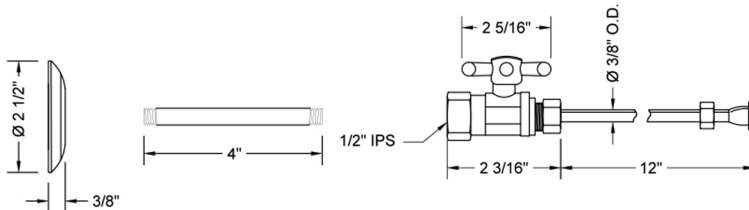

Quarter Turn Straight Pattern 1/2" IPS x 3/8" O.D. Toilet Supply Kit with Standard Cross Handle, 12" Supply Tube, Escutcheon

Model #: 619-71-

FEATURES:

- Complete Toilet Supply Kit
- Kit contains:
 - (1) Quarter Turn Straight Pattern 1/2" IPS x 3/8" O.D. Supply Valve with Standard Cross Handle P/N 619
 - (1) 12" Copper Supply Tube P/N 771
 - (1) Escutcheon P/N 741 (ULB P/N 6015)
 - (1) 1/2" Brass Nipple P/N 801-12.4

SPECIFICATION DRAWING:

COMPONENTS	
DESCRIPTION	QTY:
STRAIGHT VALVE - STANDARD CROSS HANDLE	1
12" X 3/8" O.D. SUPPLY TUBE	1
ESCUTCHEON	1
PLASTIC FILL VALVE COUPLING NUT	1
4" NIPPLE	1

AVAILABLE HANDLES: