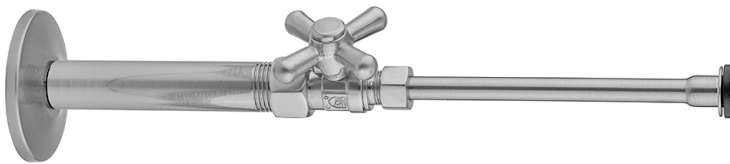

Quarter Turn Straight Pattern 1/2" IPS x 3/8" O.D. Toilet Supply Kit with Standard Cross Handle, 12" Supply Tube, Escutcheon

Model #: 619-71-

FEATURES:

- Complete Toilet Supply Kit
- Kit contains:
 - (1) Quarter Turn Straight Pattern 1/2" IPS x 3/8" O.D. Supply Valve with Standard Cross Handle P/N 619
 - (1) 12" Copper Supply Tube P/N 771
 - (1) Escutcheon P/N 741 (ULB P/N 6015)
 - (1) 1/2" Brass Nipple P/N 801-12.4

AVAILABLE FINISHES:

Polished Chrome (PCH)	Satin Chrome (SC)	Bronze Umber (BU)
Satin Nickel (SN)	Pewter (PEW)	Caramel Bronze (CB)
Polished Nickel (PN)	Antique Brass (AB)	Antique Copper (ACU)
Oil-Rubbed Bronze (ORB)	Polished Brass (PB)	Polished Copper (PCU)
Vintage Bronze (VB)	Satin Brass (SB)	Matte Black (MBK)
Satin Gold (SG)	Polished Gold (PG)	Black Nickel (BKN)
Bombay Gold (BG)	Jewelers Gold (JG)	Europa Bronze (EB)
White (WH)	Sedona Beige (SDB)	Tristan Brass (TB)
Unlacquered Brass (ULB)	Satin Cooper (SCU)	

SPECIFICATION DRAWING:

COMPONENTS	
DESCRIPTION	QTY:
STRAIGHT VALVE - STANDARD CROSS HANDLE	1
12" X 3/8" O.D. SUPPLY TUBE	1
ESCUTCHEON	1
PLASTIC FILL VALVE COUPLING NUT	1
4" NIPPLE	1

AVAILABLE HANDLES: