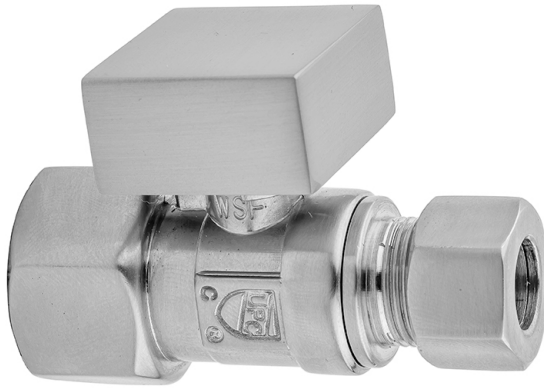

Quarter Turn Straight Pattern 1/2" IPS x 3/8" O.D. Supply Valve with Square Handle

Model #: 619-7-

FEATURES:

- Straight pattern IPS x 3/8" O.D. quarter turn ball valve
- 1/2" IPS inlet x 3/8" O.D. outlet
- All brass body and stem

AVAILABLE FINISHES:

Polished Chrome (PCH)	Satin Chrome (SC)	Bronze Umber (BU)
Satin Nickel (SN)	Pewter (PEW)	Caramel Bronze (CB)
Polished Nickel (PN)	Antique Brass (AB)	Antique Copper (ACU)
Oil-Rubbed Bronze (ORB)	Polished Brass (PB)	Polished Copper (PCU)
Vintage Bronze (VB)	Satin Brass (SB)	Matte Black (MBK)
Satin Gold (SG)	Polished Gold (PG)	Black Nickel (BKN)
Bombay Gold (BG)	Jewelers Gold (JG)	Europa Bronze (EB)
White (WH)	Sedona Beige (SDB)	Tristan Brass (TB)
Unlacquered Brass (ULB)	Satin Cooper (SCU)	