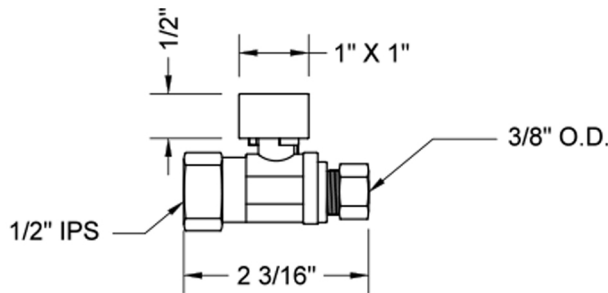

Quarter Turn Straight Pattern 1/2" IPS x 3/8" O.D. Supply Valve with Square Handle

Model #: 619-7-

FEATURES:

- Straight pattern IPS x 3/8" O.D. quarter turn ball valve
- 1/2" IPS inlet x 3/8" O.D. outlet
- All brass body and stem

AVAILABLE FINISHES:

Polished Chrome (PCH)	Satin Chrome (SC)	Bronze Umber (BU)
Satin Nickel (SN)	Pewter (PEW)	Caramel Bronze (CB)
Polished Nickel (PN)	Antique Brass (AB)	Antique Copper (ACU)
Oil-Rubbed Bronze (ORB)	Polished Brass (PB)	Polished Copper (PCU)
Vintage Bronze (VB)	Satin Brass (SB)	Matte Black (MBK)
Satin Gold (SG)	Polished Gold (PG)	Black Nickel (BKN)
Bombay Gold (BG)	Jewelers Gold (JG)	Europa Bronze (EB)
White (WH)	Sedona Beige (SDB)	Tristan Brass (TB)
Unlacquered Brass (ULB)	Satin Cooper (SCU)	

SPECIFICATION DRAWING:

AVAILABLE HANDLES:

COMPLIANCES:

Complies with: ASME A112.18.1-2012/CSA B125.1-12