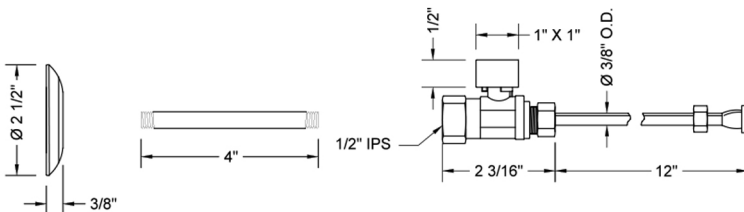

Quarter Turn Straight Pattern 1/2" IPS x 3/8" O.D. Toilet Supply Kit with Square Handle, 12" Supply Tube, Escutcheon

Model #: 619-7-71-

FEATURES:

- Complete Toilet Supply Kit
- Kit contains:
 - (1) Quarter Turn Straight Pattern 1/2" IPS x 3/8" O.D. Supply Valve with Square Handle P/N 619-7
 - (1) 12" Copper Supply Tube P/N 771
 - (1) Escutcheon P/N 741 (ULB P/N 6015)
 - (1) 1/2" Brass Nipple P/N 801-12.4

SPECIFICATION DRAWING:

| COMPONENTS | |
|---------------------------------|------|
| DESCRIPTION | QTY: |
| STRAIGHT VALVE - SQUARE HANDLE | 1 |
| 12" X 3/8" O.D. SUPPLY TUBE | 1 |
| ESCUTCHEON | 1 |
| PLASTIC FILL VALVE COUPLING NUT | 1 |
| 4" NIPPLE | 1 |