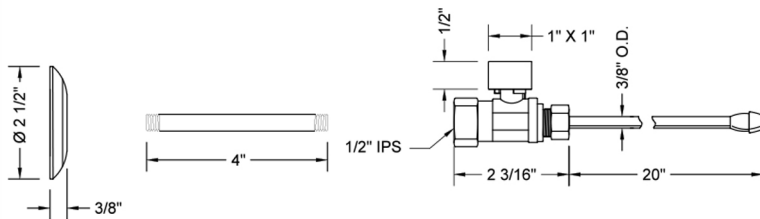

Quarter Turn Straight Pattern 1/2" IPS x 3/8" O.D. Faucet Supply Kit with Square Handle, 20" Supply Tubes, Escutcheons

Model #: 619-7-62-

FEATURES:

- Complete Faucet Supply Kit
- Kit contains:
 - (2) Quarter Turn Straight Pattern 1/2" IPS x 3/8" O.D. Supply Valve with Square Handle P/N 619-7
 - (2) 20" Copper Supply Tubes P/N 662
 - (2) Escutcheons P/N 741 (ULB P/N 6015)
 - (2) 1/2" Brass Nipples P/N 801-12.4

SPECIFICATION DRAWING:

COMPONENTS	
DESCRIPTION	QTY:
STRAIGHT VALVE - SQUARE HANDLE	2
20" X 3/8" O.D. SUPPLY TUBE	2
2 1/2" SURE GRIP ESCUTCHEON	2
4" NIPPLE	2

AVAILABLE HANDLES: