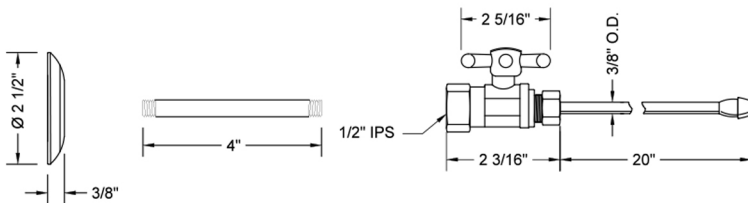

Quarter Turn Straight Pattern 1/2" IPS x 3/8" O.D. Faucet Supply Kit with Standard Cross Handle, 20" Supply Tubes, Escutcheons

Model #: 619-62-

FEATURES:

- Complete Faucet Supply Kit
- Kit contains:
 - (2) Quarter Turn Straight Pattern 1/2" IPS x 3/8" O.D. Supply Valve with Standard Cross Handle P/N 619
 - (2) 20" Copper Supply Tubes P/N 662
 - (2) Escutcheons P/N 741 (ULB P/N 6015)
 - (2) 1/2" Brass Nipples P/N 801-12.4

SPECIFICATION DRAWING:

| COMPONENTS | |
|--|------|
| DESCRIPTION | QTY: |
| STRAIGHT VALVE - STANDARD CROSS HANDLE | 2 |
| 20" X 3/8" O.D. SUPPLY TUBE | 2 |
| 2 1/2" SURE GRIP ESCUTCHEON | 2 |
| 4" NIPPLE | 2 |