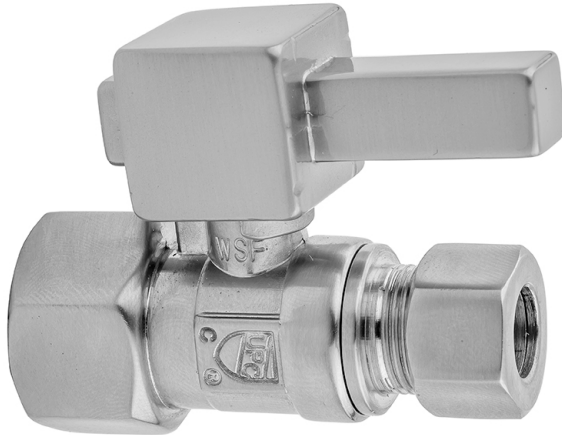

Quarter Turn Straight Pattern 1/2" IPS x 3/8" O.D. Supply Valve with Square Lever

Model #: 619-6-

FEATURES:

- Straight pattern IPS x 3/8" O.D. quarter turn ball valve
- 1/2" IPS inlet x 3/8" O.D. outlet
- All brass body and stem

AVAILABLE FINISHES:

Polished Chrome (PCH)	Satin Chrome (SC)	Bronze Umber (BU)
Satin Nickel (SN)	Pewter (PEW)	Caramel Bronze (CB)
Polished Nickel (PN)	Antique Brass (AB)	Antique Copper (ACU)
Oil-Rubbed Bronze (ORB)	Polished Brass (PB)	Polished Copper (PCU)
Vintage Bronze (VB)	Satin Brass (SB)	Matte Black (MBK)
Satin Gold (SG)	Polished Gold (PG)	Black Nickel (BKN)
Bombay Gold (BG)	Jewelers Gold (JG)	Europa Bronze (EB)
White (WH)	Sedona Beige (SDB)	Tristan Brass (TB)
Unlacquered Brass (ULB)	Satin Cooper (SCU)	