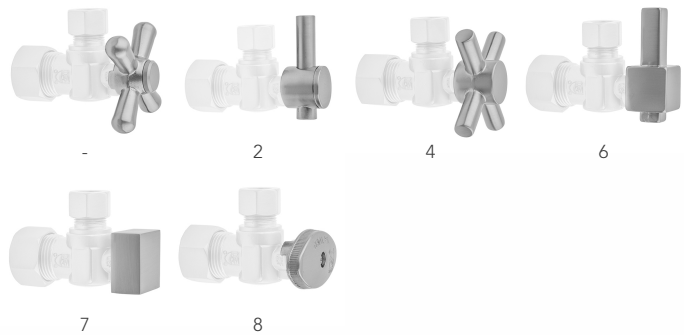

AVAILABLE HANDLES:

COMPLIANCES:

Complies with: ASME A112.18.1-2012/CSA B125.1-12