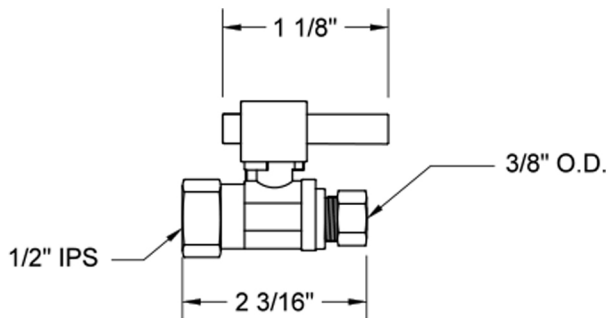

Quarter Turn Straight Pattern 1/2" IPS x 3/8" O.D. Supply Valve with Square Lever

Model #: 619-6-

FEATURES:

- Straight pattern IPS x 3/8" O.D. quarter turn ball valve
- 1/2" IPS inlet x 3/8" O.D. outlet
- All brass body and stem

AVAILABLE FINISHES:

Polished Chrome (PCH)	Satin Chrome (SC)	Bronze Umber (BU)
Satin Nickel (SN)	Pewter (PEW)	Caramel Bronze (CB)
Polished Nickel (PN)	Antique Brass (AB)	Antique Copper (ACU)
Oil-Rubbed Bronze (ORB)	Polished Brass (PB)	Polished Copper (PCU)
Vintage Bronze (VB)	Satin Brass (SB)	Matte Black (MBK)
Satin Gold (SG)	Polished Gold (PG)	Black Nickel (BKN)
Bombay Gold (BG)	Jewelers Gold (JG)	Europa Bronze (EB)
White (WH)	Sedona Beige (SDB)	Tristan Brass (TB)
Unlacquered Brass (ULB)	Satin Cooper (SCU)	

SPECIFICATION DRAWING:

AVAILABLE HANDLES:

COMPLIANCES:

Complies with: ASME A112.18.1-2012/CSA B125.1-12