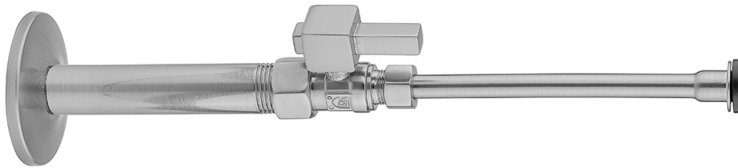

Quarter Turn Straight Pattern 1/2" IPS x 3/8" O.D. Toilet Supply Kit with Square Lever 20" Supply Tube, Escutcheon

Model #: 619-6-72-

FEATURES:

- Complete Toilet Supply Kit
- Kit contains:
 - (1) Quarter Turn Straight Pattern 1/2" IPS x 3/8" O.D. Supply Valve with Square Lever Handle P/N 619-6
 - (1) 20" Copper Supply Tube P/N 772
 - (1) Escutcheon P/N 741 (ULB P/N 6015)
 - (1) 1/2" Brass Nipple P/N 801-12.4

AVAILABLE FINISHES:

Polished Chrome (PCH)	Satin Chrome (SC)	Bronze Umber (BU)
Satin Nickel (SN)	Pewter (PEW)	Caramel Bronze (CB)
Polished Nickel (PN)	Antique Brass (AB)	Antique Copper (ACU)
Oil-Rubbed Bronze (ORB)	Polished Brass (PB)	Polished Copper (PCU)
Vintage Bronze (VB)	Satin Brass (SB)	Matte Black (MBK)
Satin Gold (SG)	Polished Gold (PG)	Black Nickel (BKN)
Bombay Gold (BG)	Jewelers Gold (JG)	Europa Bronze (EB)
White (WH)	Sedona Beige (SDB)	Tristan Brass (TB)
Unlacquered Brass (ULB)	Satin Cooper (SCU)	

SPECIFICATION DRAWING:

COMPONENTS	
DESCRIPTION	QTY:
STRAIGHT VALVE - SQUARE LEVER HANDLE	1
20" X 3/8" O.D. SUPPLY TUBE	1
ESCUTCHEON	1
PLASTIC FILL VALVE COUPLING NUT	1
4" NIPPLE	1

AVAILABLE HANDLES: