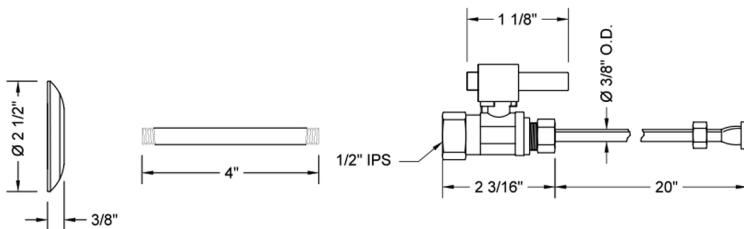

Quarter Turn Straight Pattern 1/2" IPS x 3/8" O.D. Toilet Supply Kit with Square Lever 20" Supply Tube, Escutcheon

Model #: 619-6-72-

FEATURES:

- Complete Toilet Supply Kit
- Kit contains:
 - (1) Quarter Turn Straight Pattern 1/2" IPS x 3/8" O.D. Supply Valve with Square Lever Handle P/N 619-6
 - (1) 20" Copper Supply Tube P/N 772
 - (1) Escutcheon P/N 741 (ULB P/N 6015)
 - (1) 1/2" Brass Nipple P/N 801-12.4

SPECIFICATION DRAWING:

COMPONENTS	
DESCRIPTION	QTY:
STRAIGHT VALVE - SQUARE LEVER HANDLE	1
20" X 3/8" O.D. SUPPLY TUBE	1
ESCUTCHEON	1
PLASTIC FILL VALVE COUPLING NUT	1
4" NIPPLE	1

AVAILABLE HANDLES: