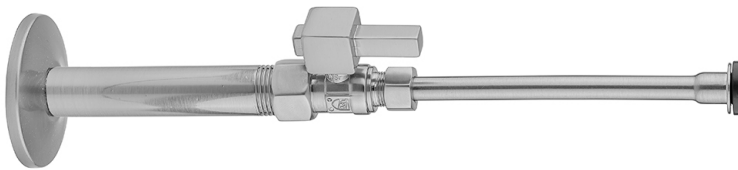

Quarter Turn Straight Pattern 1/2" IPS x 3/8" O.D. Toilet Supply Kit with Square Lever 12" Supply Tube, Escutcheon

Model #: 619-6-71-

FEATURES:

- Complete Toilet Supply Kit
- Kit contains:
 - (1) Quarter Turn Straight Pattern 1/2" IPS x 3/8" O.D. Supply Valve with Square Lever Handle P/N 619-6
 - (1) 12" Copper Supply Tube P/N 771
 - (1) Escutcheon P/N 741 (ULB P/N 6015)
 - (1) 1/2" Brass Nipple P/N 801-12.4

AVAILABLE FINISHES:

Polished Chrome (PCH)	Satin Chrome (SC)	Bronze Umber (BU)
Satin Nickel (SN)	Pewter (PEW)	Caramel Bronze (CB)
Polished Nickel (PN)	Antique Brass (AB)	Antique Copper (ACU)
Oil-Rubbed Bronze (ORB)	Polished Brass (PB)	Polished Copper (PCU)
Vintage Bronze (VB)	Satin Brass (SB)	Matte Black (MBK)
Satin Gold (SG)	Polished Gold (PG)	Black Nickel (BKN)
Bombay Gold (BG)	Jewelers Gold (JG)	Europa Bronze (EB)
White (WH)	Sedona Beige (SDB)	Tristan Brass (TB)
Unlacquered Brass (ULB)	Satin Cooper (SCU)	

SPECIFICATION DRAWING:

COMPONENTS	
DESCRIPTION	QTY:
STRAIGHT VALVE - SQUARE LEVER HANDLE	1
12" X 3/8" O.D. SUPPLY TUBE	1
ESCUTCHEON	1
PLASTIC FILL VALVE COUPLING NUT	1
4" NIPPLE	1

AVAILABLE HANDLES: