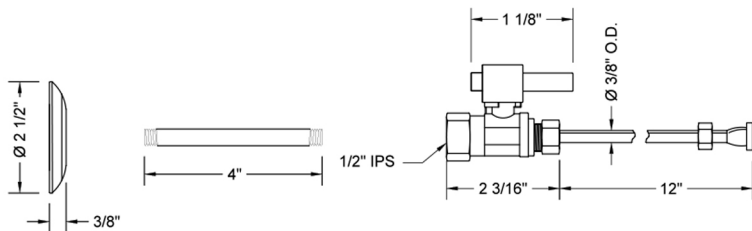

Quarter Turn Straight Pattern 1/2" IPS x 3/8" O.D. Toilet Supply Kit with Square Lever 12" Supply Tube, Escutcheon

Model #: 619-6-71-

FEATURES:

- Complete Toilet Supply Kit
- Kit contains:
 - (1) Quarter Turn Straight Pattern 1/2" IPS x 3/8" O.D. Supply Valve with Square Lever Handle P/N 619-6
 - (1) 12" Copper Supply Tube P/N 771
 - (1) Escutcheon P/N 741 (ULB P/N 6015)
 - (1) 1/2" Brass Nipple P/N 801-12.4

SPECIFICATION DRAWING:

COMPONENTS	
DESCRIPTION	QTY:
STRAIGHT VALVE - SQUARE LEVER HANDLE	1
12" X 3/8" O.D. SUPPLY TUBE	1
ESCUTCHEON	1
PLASTIC FILL VALVE COUPLING NUT	1
4" NIPPLE	1

AVAILABLE HANDLES: