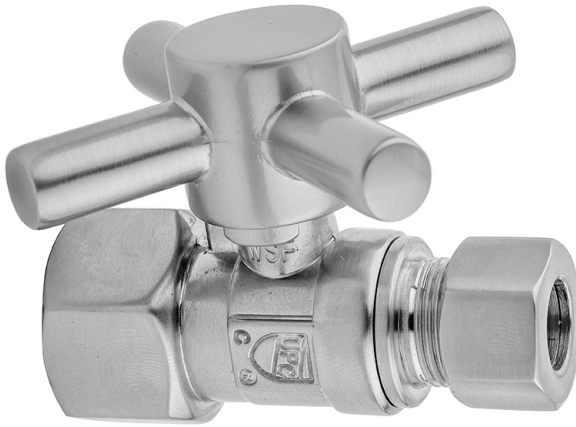

Quarter Turn Straight Pattern 1/2" IPS x 3/8" O.D. Supply Valve with Contempo Cross Handle

Model #: 619-4-

FEATURES:

- Straight pattern IPS x 3/8" O.D. quarter turn ball valve
- 1/2" IPS inlet x 3/8" O.D. outlet
- All brass body and stem

AVAILABLE FINISHES:

Polished Chrome (PCH)	Satin Chrome (SC)	Bronze Umber (BU)
Satin Nickel (SN)	Pewter (PEW)	Caramel Bronze (CB)
Polished Nickel (PN)	Antique Brass (AB)	Antique Copper (ACU)
Oil-Rubbed Bronze (ORB)	Polished Brass (PB)	Polished Copper (PCU)
Vintage Bronze (VB)	Satin Brass (SB)	Matte Black (MBK)
Satin Gold (SG)	Polished Gold (PG)	Black Nickel (BKN)
Bombay Gold (BG)	Jewelers Gold (JG)	Europa Bronze (EB)
White (WH)	Sedona Beige (SDB)	Tristan Brass (TB)
Unlacquered Brass (ULB)	Satin Cooper (SCU)	