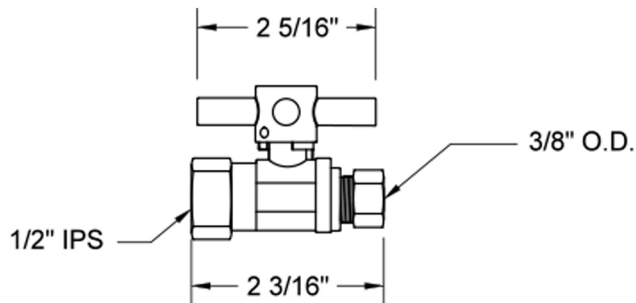

Quarter Turn Straight Pattern 1/2" IPS x 3/8" O.D. Supply Valve with Contempo Cross Handle

Model #: 619-4-

FEATURES:

- Straight pattern IPS x 3/8" O.D. quarter turn ball valve
- 1/2" IPS inlet x 3/8" O.D. outlet
- All brass body and stem

AVAILABLE FINISHES:

Polished Chrome (PCH)	Satin Chrome (SC)	Bronze Umber (BU)
Satin Nickel (SN)	Pewter (PEW)	Caramel Bronze (CB)
Polished Nickel (PN)	Antique Brass (AB)	Antique Copper (ACU)
Oil-Rubbed Bronze (ORB)	Polished Brass (PB)	Polished Copper (PCU)
Vintage Bronze (VB)	Satin Brass (SB)	Matte Black (MBK)
Satin Gold (SG)	Polished Gold (PG)	Black Nickel (BKN)
Bombay Gold (BG)	Jewelers Gold (JG)	Europa Bronze (EB)
White (WH)	Sedona Beige (SDB)	Tristan Brass (TB)
Unlacquered Brass (ULB)	Satin Cooper (SCU)	

SPECIFICATION DRAWING:

AVAILABLE HANDLES:

COMPLIANCES:

Complies with: ASME A112.18.1-2012/CSA B125.1-12