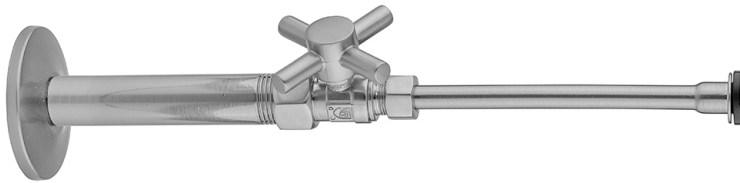

# Quarter Turn Straight Pattern 1/2" IPS x 3/8" O.D. Toilet Supply Kit with Contempo Cross Handle, 20" Supply Tube, Escutcheon

**Model #: 619-4-72-**

## FEATURES:

- Complete Toilet Supply Kit
- Kit contains:
  - (1) Quarter Turn Straight Pattern 1/2" IPS x 3/8" O.D. Supply Valve with Contempo Cross Handle P/N 619-4
  - (1) 20" Copper Supply Tube P/N 772
  - (1) Escutcheon P/N 741 (ULB P/N 6015)
  - (1) 1/2" Brass Nipple P/N 801-12.4

## AVAILABLE FINISHES:

Polished Chrome (PCH)	Satin Chrome (SC)	Bronze Umber (BU)
Satin Nickel (SN)	Pewter (PEW)	Caramel Bronze (CB)
Polished Nickel (PN)	Antique Brass (AB)	Antique Copper (ACU)
Oil-Rubbed Bronze (ORB)	Polished Brass (PB)	Polished Copper (PCU)
Vintage Bronze (VB)	Satin Brass (SB)	Matte Black (MBK)
Satin Gold (SG)	Polished Gold (PG)	Black Nickel (BKN)
Bombay Gold (BG)	Jewelers Gold (JG)	Europa Bronze (EB)
White (WH)	Sedona Beige (SDB)	Tristan Brass (TB)
Unlacquered Brass (ULB)	Satin Cooper (SCU)	

## SPECIFICATION DRAWING:

COMPONENTS	
DESCRIPTION	QTY:
STRAIGHT VALVE - CONTEMPO CROSS HANDLE	1
20" X 3/8" O.D. SUPPLY TUBE	1
ESCUTCHEON	1
PLASTIC FILL VALVE COUPLING NUT	1
4" NIPPLE	1