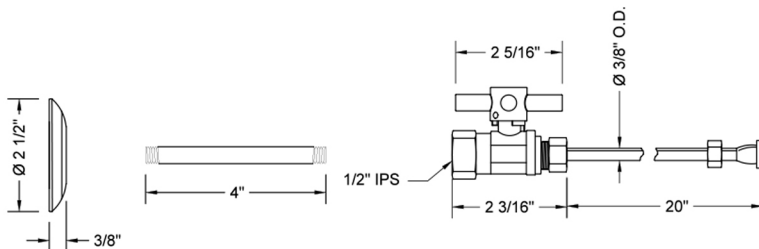

# Quarter Turn Straight Pattern 1/2" IPS x 3/8" O.D. Toilet Supply Kit with Contempo Cross Handle, 20" Supply Tube, Escutcheon

**Model #: 619-4-72-**

## FEATURES:

- Complete Toilet Supply Kit
- Kit contains:
  - (1) Quarter Turn Straight Pattern 1/2" IPS x 3/8" O.D. Supply Valve with Contempo Cross Handle P/N 619-4
  - (1) 20" Copper Supply Tube P/N 772
  - (1) Escutcheon P/N 741 (ULB P/N 6015)
  - (1) 1/2" Brass Nipple P/N 801-12.4

## SPECIFICATION DRAWING:

COMPONENTS	
DESCRIPTION	QTY:
STRAIGHT VALVE - CONTEMPO CROSS HANDLE	1
20" X 3/8" O.D. SUPPLY TUBE	1
ESCUTCHEON	1
PLASTIC FILL VALVE COUPLING NUT	1
4" NIPPLE	1