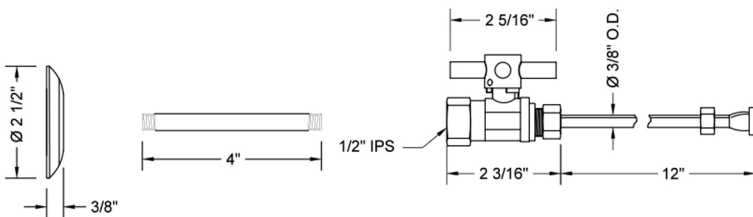

Quarter Turn Straight Pattern 1/2" IPS x 3/8" O.D. Toilet Supply Kit with Contempo Cross Handle, 12" Supply Tube, Escutcheon

Model #: 619-4-71-

FEATURES:

- Complete Toilet Supply Kit
- Kit contains:
 - (1) Quarter Turn Straight Pattern 1/2" IPS x 3/8" O.D. Supply Valve with Contempo Cross Handle P/N 619-4
 - (1) 12" Copper Supply Tube P/N 771
 - (1) Escutcheon P/N 741 (ULB P/N 6015)
 - (1) 1/2" Brass Nipple P/N 801-12.4

SPECIFICATION DRAWING:

COMPONENTS	
DESCRIPTION	QTY:
STRAIGHT VALVE - CONTEMPO CROSS HANDLE	1
12" X 3/8" O.D. SUPPLY TUBE	1
ESCUTCHEON	1
PLASTIC FILL VALVE COUPLING NUT	1
4" NIPPLE	1

AVAILABLE HANDLES: