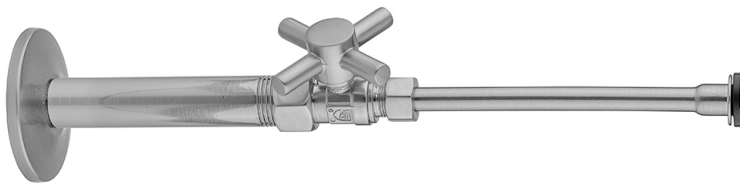

Quarter Turn Straight Pattern 1/2" IPS x 3/8" O.D. Toilet Supply Kit with Contempo Cross Handle, 12" Supply Tube, Escutcheon

Model #: 619-4-71-

FEATURES:

- Complete Toilet Supply Kit
- Kit contains:
 - (1) Quarter Turn Straight Pattern 1/2" IPS x 3/8" O.D. Supply Valve with Contempo Cross Handle P/N 619-4
 - (1) 12" Copper Supply Tube P/N 771
 - (1) Escutcheon P/N 741 (ULB P/N 6015)
 - (1) 1/2" Brass Nipple P/N 801-12.4

AVAILABLE FINISHES:

Polished Chrome (PCH)	Satin Chrome (SC)	Bronze Umber (BU)
Satin Nickel (SN)	Pewter (PEW)	Caramel Bronze (CB)
Polished Nickel (PN)	Antique Brass (AB)	Antique Copper (ACU)
Oil-Rubbed Bronze (ORB)	Polished Brass (PB)	Polished Copper (PCU)
Vintage Bronze (VB)	Satin Brass (SB)	Matte Black (MBK)
Satin Gold (SG)	Polished Gold (PG)	Black Nickel (BKN)
Bombay Gold (BG)	Jewelers Gold (JG)	Europa Bronze (EB)
White (WH)	Sedona Beige (SDB)	Tristan Brass (TB)
Unlacquered Brass (ULB)	Satin Cooper (SCU)	

SPECIFICATION DRAWING:

COMPONENTS	
DESCRIPTION	QTY:
STRAIGHT VALVE - CONTEMPO CROSS HANDLE	1
12" X 3/8" O.D. SUPPLY TUBE	1
ESCUTCHEON	1
PLASTIC FILL VALVE COUPLING NUT	1
4" NIPPLE	1

AVAILABLE HANDLES: