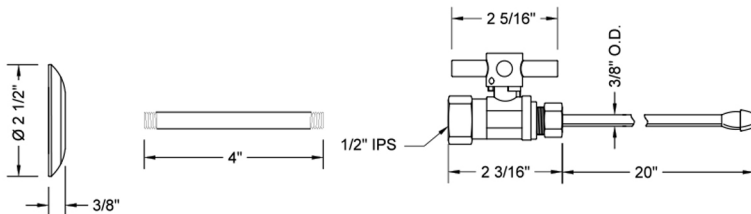

Quarter Turn Straight Pattern 1/2" IPS x 3/8" O.D. Faucet Supply Kit with Contempo Cross Handle, 20" Supply Tubes, Escutcheons

Model #: 619-4-62-

FEATURES:

- Complete Faucet Supply Kit
- Kit contains:
 - (2) Quarter Turn Straight Pattern 1/2" IPS x 3/8" O.D. Supply Valve with Contempo Cross Handle P/N 619-4
 - (2) 20" Copper Supply Tubes P/N 662
 - (2) Escutcheons P/N 741 (ULB P/N 6015)
 - (2) 1/2" Brass Nipples P/N 801-12.4

SPECIFICATION DRAWING:

COMPONENTS	
DESCRIPTION	QTY:
STRAIGHT VALVE - CONTEMPO CROSS HANDLE	2
20" X 3/8" O.D. SUPPLY TUBE	2
2 1/2" SURE GRIP ESCUTCHEON	2
4" NIPPLE	2

AVAILABLE HANDLES: