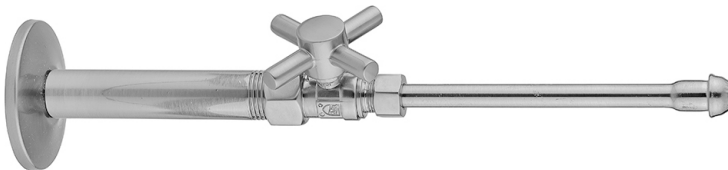

Quarter Turn Straight Pattern 1/2" IPS x 3/8" O.D. Faucet Supply Kit with Contempo Cross Handle, 20" Supply Tubes, Escutcheons

Model #: 619-4-62-

FEATURES:

- Complete Faucet Supply Kit
- Kit contains:
 - (2) Quarter Turn Straight Pattern 1/2" IPS x 3/8" O.D. Supply Valve with Contempo Cross Handle P/N 619-4
 - (2) 20" Copper Supply Tubes P/N 662
 - (2) Escutcheons P/N 741 (ULB P/N 6015)
 - (2) 1/2" Brass Nipples P/N 801-12.4

AVAILABLE FINISHES:

Polished Chrome (PCH)	Satin Chrome (SC)	Bronze Umber (BU)
Satin Nickel (SN)	Pewter (PEW)	Caramel Bronze (CB)
Polished Nickel (PN)	Antique Brass (AB)	Antique Copper (ACU)
Oil-Rubbed Bronze (ORB)	Polished Brass (PB)	Polished Copper (PCU)
Vintage Bronze (VB)	Satin Brass (SB)	Matte Black (MBK)
Satin Gold (SG)	Polished Gold (PG)	Black Nickel (BKN)
Bombay Gold (BG)	Jewelers Gold (JG)	Europa Bronze (EB)
White (WH)	Sedona Beige (SDB)	Tristan Brass (TB)
Unlacquered Brass (ULB)	Satin Cooper (SCU)	

SPECIFICATION DRAWING:

COMPONENTS	
DESCRIPTION	QTY:
STRAIGHT VALVE - CONTEMPO CROSS HANDLE	2
20" X 3/8" O.D. SUPPLY TUBE	2
2 1/2" SURE GRIP ESCUTCHEON	2
4" NIPPLE	2

AVAILABLE HANDLES: